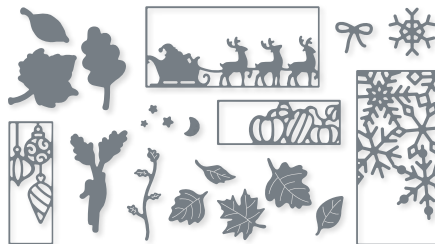

GIVING GIFTS DIES • 156563 | $42.00
11 dies. Largest die: 3" x 1-1/2" (7.6 x 3.8 cm).