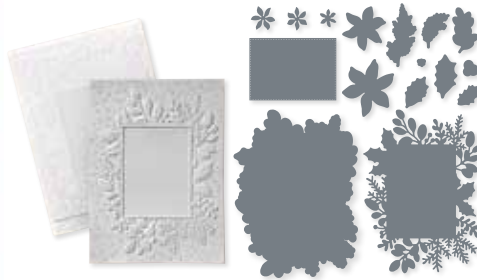

MERRIEST FRAMES HYBRID EMBOSSEING FOLDER • 156385 | $53.00
16 dies. Largest die: 5-1/2" x 4-1/4" (14 x 10.8 cm).
1 embossing folder. Embossing folder size: 4-1/2" x 6-1/4" (11.4 x 15.9 cm).