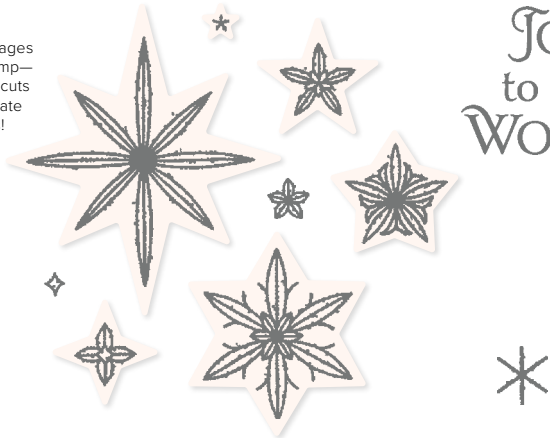

The STARS
are SHINING
BRIGHTLY

Twinkle Twinkle
Christmas Star

Multiple images
on one stamp—
the punch cuts
out separate
shapes!

Joy
to the
WORLD

CELEBRATE the WONDER!

Be MERRY & BRIGHT