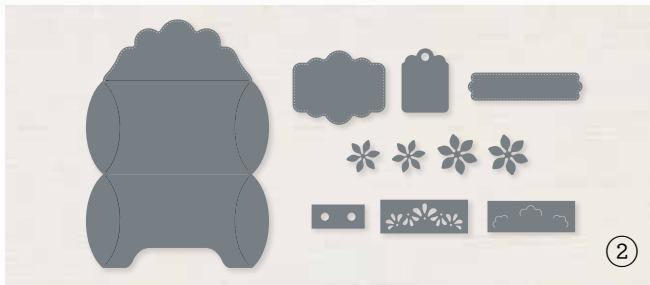

### *Gingerbread & Peppermint* SUITE COLLECTION

156275 | \$195.75

Photopolymer • **EN** **PR**

Suite collection includes one of each item listed on the next page.

**1. FROSTED GINGERBREAD BUNDLE**  
**156807 | \$74.00 \$66.50**  
 10% **BUNDLED SAVINGS** Photopolymer • **EN FR**  
 Frosted Gingerbread Stamp Set  
 + Gingerbread Dies (p. 65)