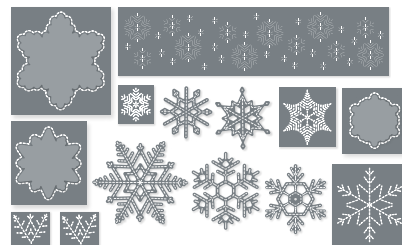

STITCHED SNOWFLAKES DIES • 156455 | $46.00
14 dies. Largest die: 6" x 1-1/2" (15.2 x 3.8 cm).

10%
BUNDLED SAVINGS

MERRY SNOWFLAKES BUNDLE

156792 | ~~$75.00~~ $67.50

Cling • **EN** **FR**

Merry Snowflakes Stamp Set (p. 13) + Stitched Snowflakes Dies

10%
BUNDLED SAVINGS