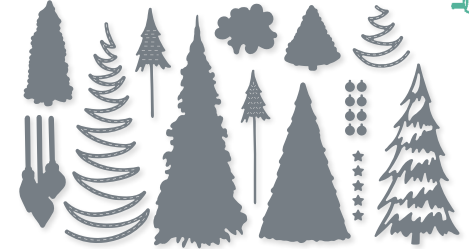

CHRISTMAS TREES DIES • 156339 | $48.00
13 dies. Largest die: 2" x 4-3/4" (5.1 x 12.1 cm).

10%
BUNDLED SAVINGS

WHIMSICAL TREES BUNDLE
156810 | ~~$78.00~~ $70.00
Cling • **EN** **FR** • Whimsical Trees Stamp Set (p. 25) + Christmas Trees Dies