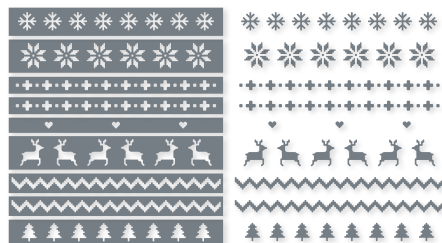

KNIT SWEATER DIES • 156453 | $46.00
9 dies. Largest die: 6" x 1/2" (15.2 x 1.3 cm).

10%
BUNDLED SAVINGS

KNIT TOGETHER BUNDLE

156454 | ~~$69.00~~ $62.00

Cling • Knit Together Background Stamp (p. 34) + Knit Sweater Dies