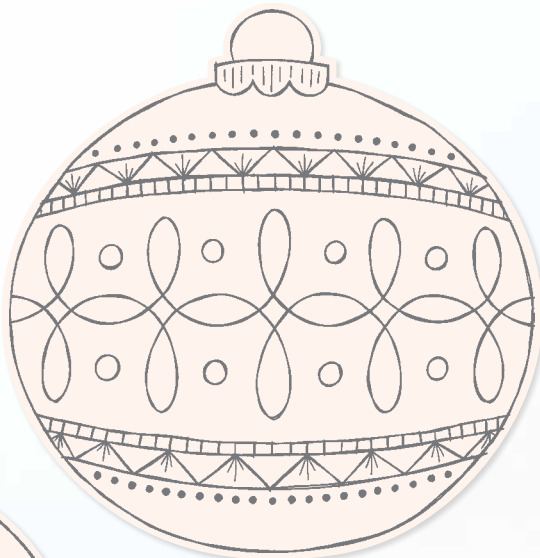

TO YOU & YOURS JOY

SENDING

TO:

FROM:

SO MUCH CHRISTMAS WISHING YOU A MERRY & BRIGHT