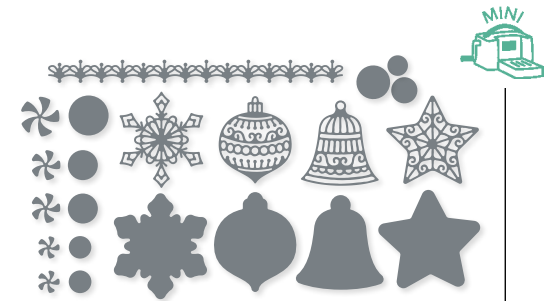

Bundled SAVINGS

Get more for less—more product, less cost—when you purchase one of our coordinated bundles. Our dies are designed to work with a Stampin' Cut & Emboss Machine (p. 12).

GINGERBREAD DIES • 156320 | $45.00
20 dies. Largest die: 6-1/4" x 1/4" (15.9 x 6.4 cm).

10%
BUNDLED SAVINGS

FROSTED GINGERBREAD BUNDLE

156807 | ~~$74.00~~ $66.50

Photopolymer • **EN** **FR**

Frosted Gingerbread Stamp Set (p. 10) + Gingerbread Dies