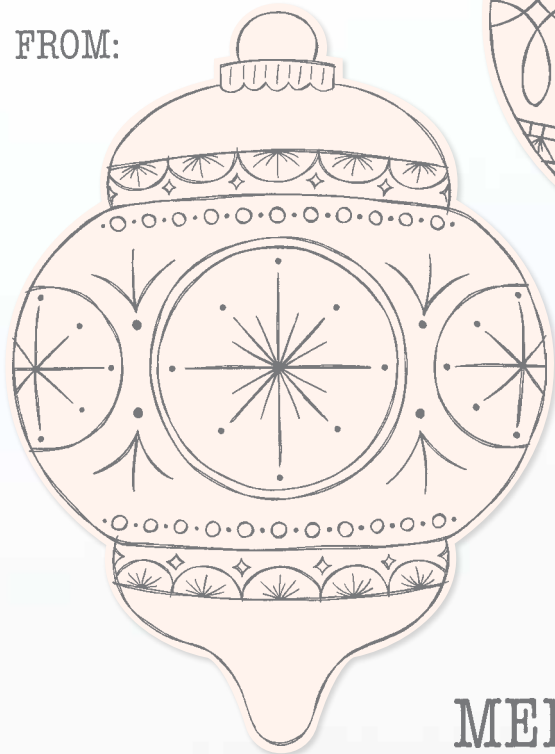

TO YOU & YOURS JOY

SENDING

TO:

FROM:

SO MUCH CHRISTMAS WISHING YOU A MERRY & BRIGHT