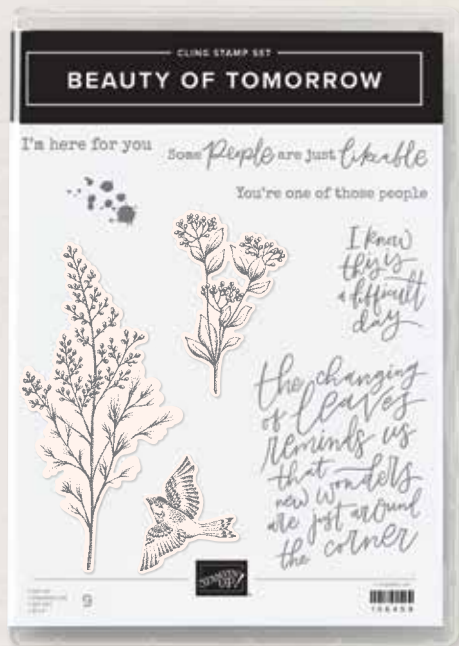

### Blackberry Beauty SUITE COLLECTION

156278 | \$114.25

Cling • EN PR

Suite collection includes one of each item listed on the next page.

**BEAUTY OF TOMORROW • 156459 | \$30.00**  
 9 cling stamps  
 (suggested clear blocks: c, e, g) • **EN FR**  
 O Coordinates with Beautiful Leaves Dies