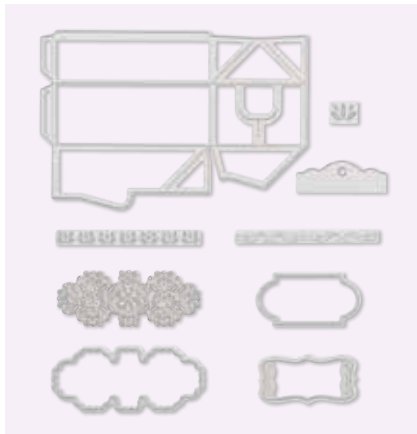

PERFECT PARCEL

149627 **$48.00**

9 dies. Finished size: 3-1/2" x 2-1/8" x 1-3/8" (8.9 x 5.4 x 3.5 cm).

Coordinates with Parcels & Petals Stamp Set (p. 27)