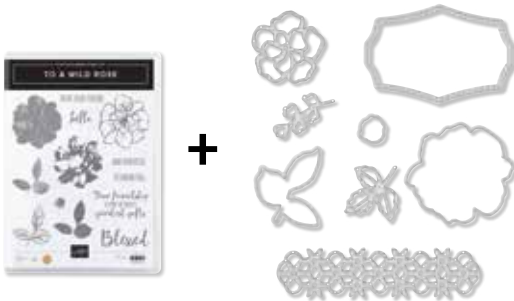

TO A WILD ROSE BUNDLE

Photopolymer • 151073 **$71.00**

To a Wild Rose Stamp Set + Wild Rose Dies
Available in French