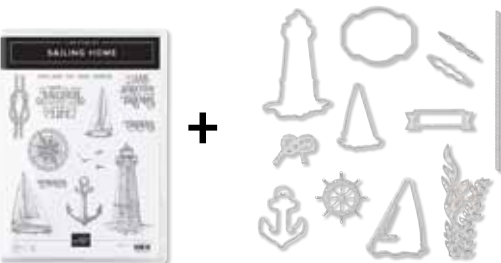

### SAILING HOME BUNDLE

Cling • 151066 **\$69.25**

*Sailing Home Stamp Set + Smooth Sailing Dies*  
Available in French

Create an elegant, embossed frame with the Heirloom Frames Dies & 3D Embossing Folders (p. 197).