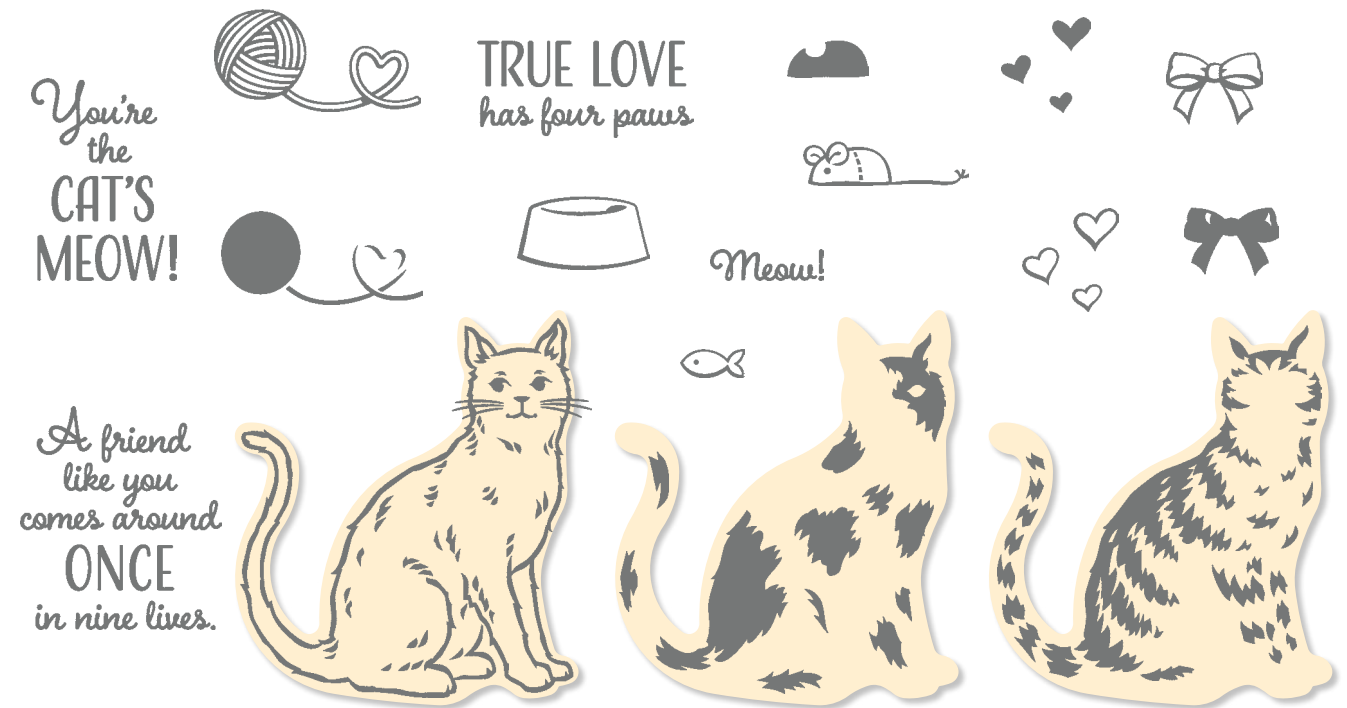

NINE LIVES

148703 **$20.00** (suggested clear blocks: a, b, c, d)
17 photopolymer stamps • Two-Step
• Coordinates with Cat Punch (p. 187)