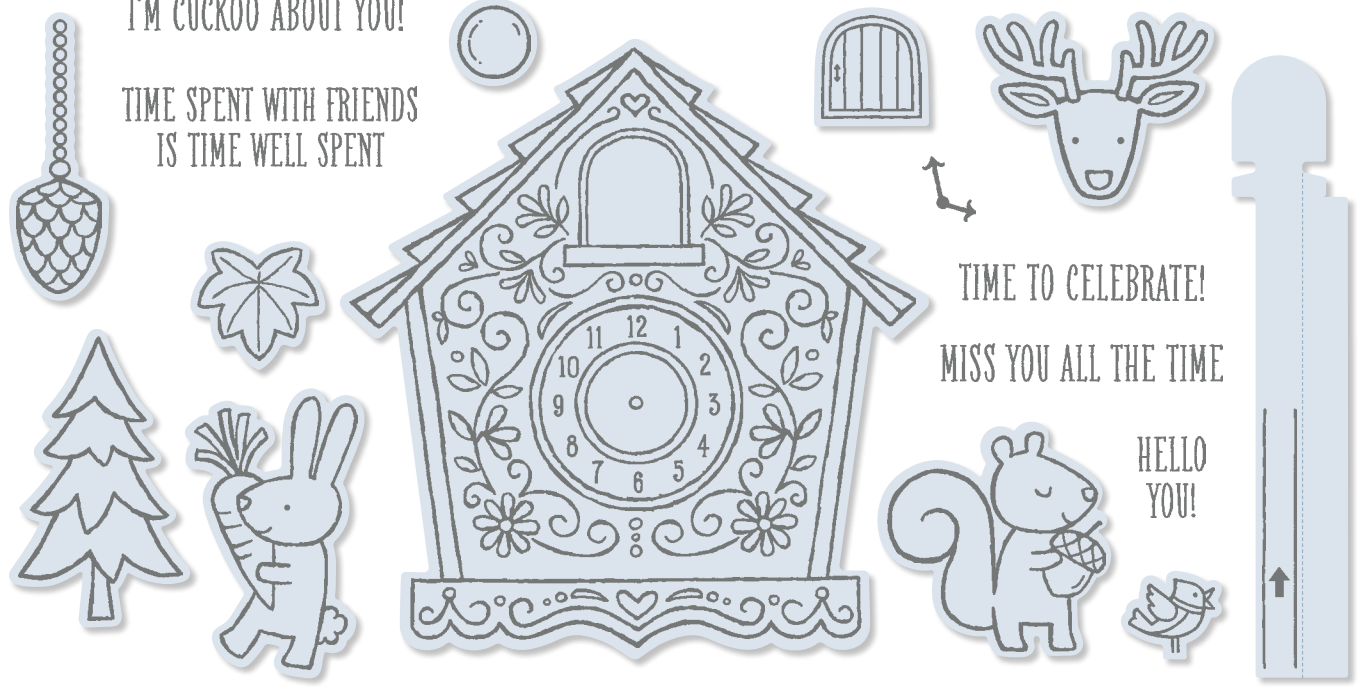

**CUCKOO FOR YOU STAMP SET + CUCKOO CLOCK DIES (P. 192)**

Photopolymer • 151117 **\$54.75**

I'M CUCKOO ABOUT YOU!

TIME SPENT WITH FRIENDS  
IS TIME WELL SPENT

TIME TO CELEBRATE!

MISS YOU ALL THE TIME

HELLO  
YOU!