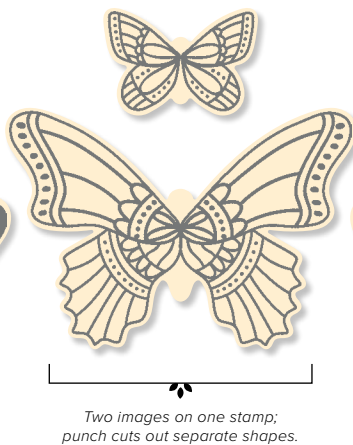

● Coordinates with Cross of Hope Dies (p. 192)

Thank you  
SO VERY MUCH  
a little note  
YOU'VE BEEN ON MY MIND

HELLO  
beautiful  
THE good things  
IN LIFE ARE better  
WITH YOU

**BUTTERFLY GALA**

148580 **\$27.00** (suggested clear blocks: a, c, d)  
18 photopolymer stamps • Two-Step • Available in French  
● Coordinates with Butterfly Duet Punch (p. 188)