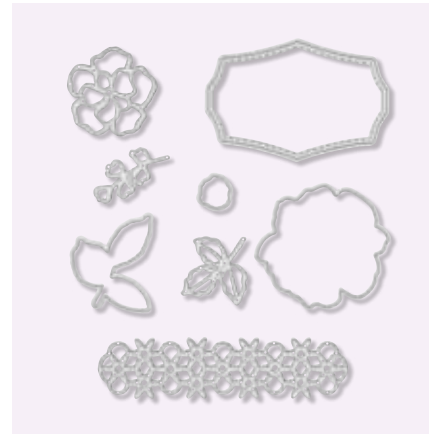

WILD ROSE

149547 **$46.00**

8 dies. Largest die: 4-7/8" x 1-1/4" (12.4 x 3.2 cm).

Coordinates with To a Wild Rose Stamp Set (p. 141)