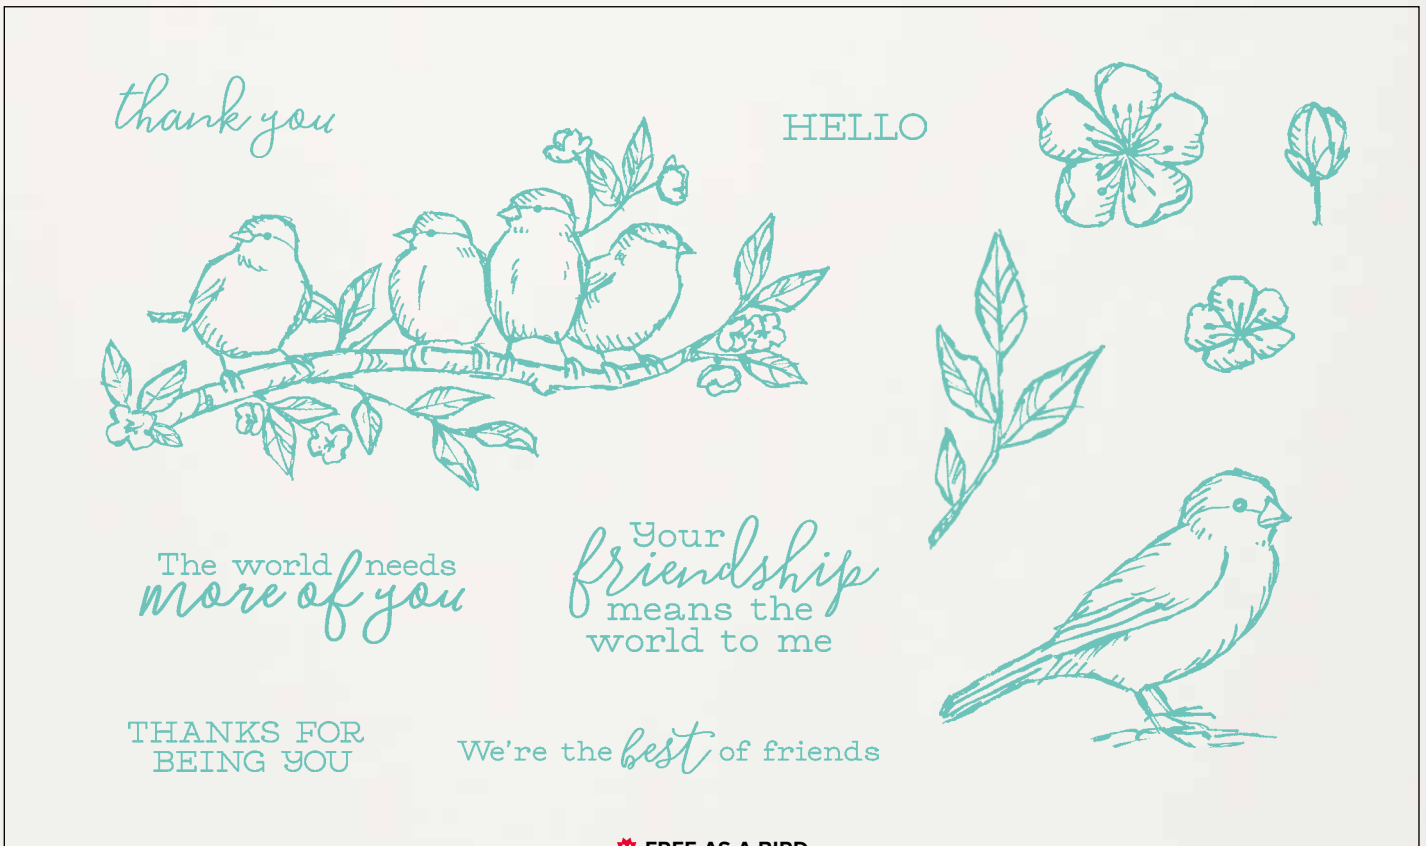

FREE AS A BIRD

149468 **$30.00** (suggested clear blocks: a, b, d, e)

12 cling stamps • Available in French

Coordinates with Stitched Nested Labels Dies (p. 196)