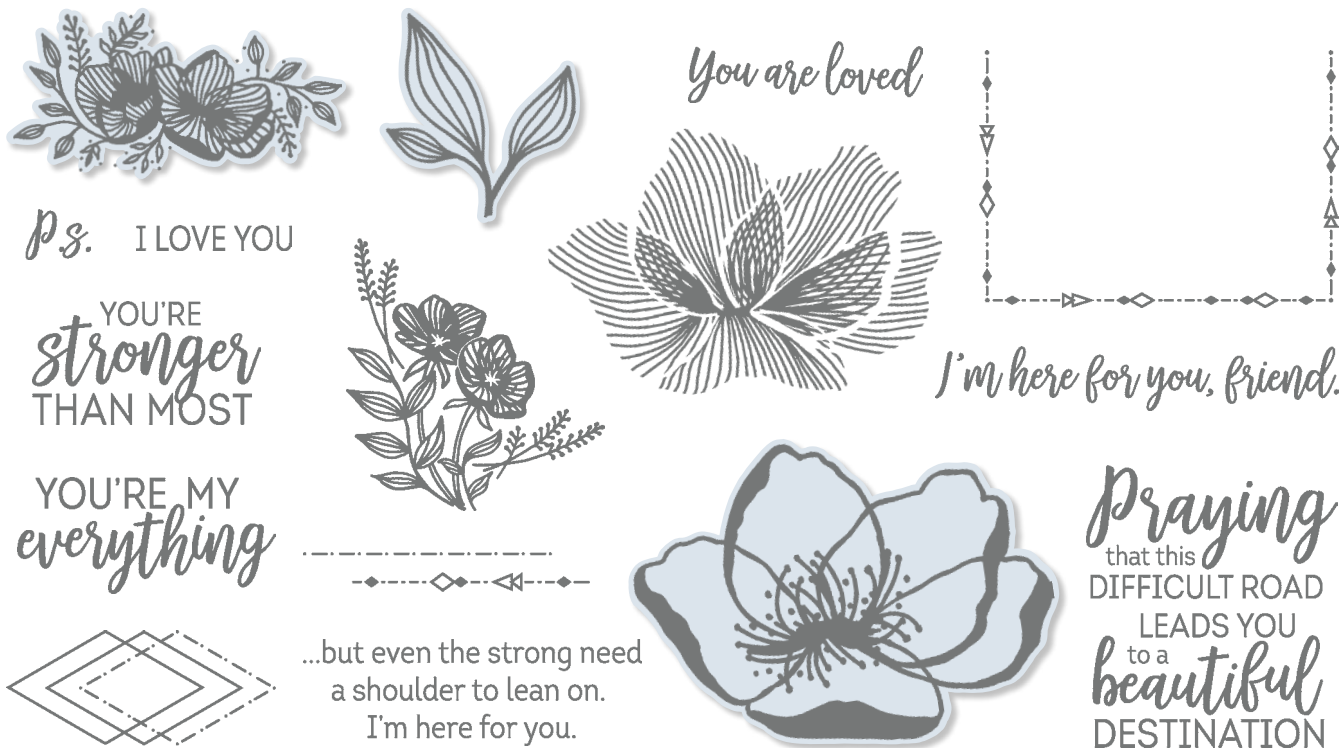

BEAUTIFUL PROMENADE

146842 **$27.00** (suggested clear blocks: a, b, c, d, g)
16 photopolymer stamps • Two-Step • Available in French
● Coordinates with Beautiful Layers Dies (p. 191)