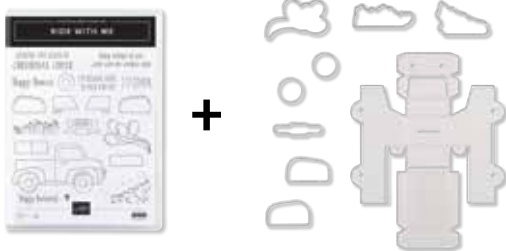

RIDE WITH ME BUNDLE

Photopolymer • 151106 **$69.25**

Ride with Me Stamp Set + Truck Ride Dies