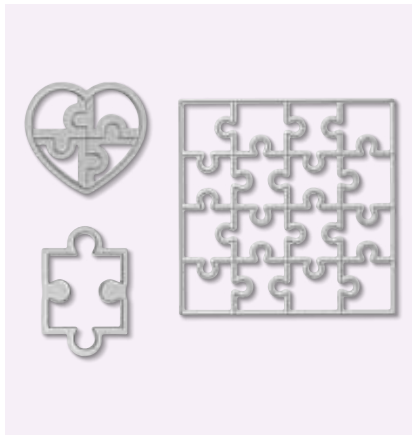

PUZZLE PIECES

146830 **$34.00**

3 dies. Largest die: 3-1/2" (8.9 cm).

Coordinates with Love You to Pieces Stamp Set (p. 86)