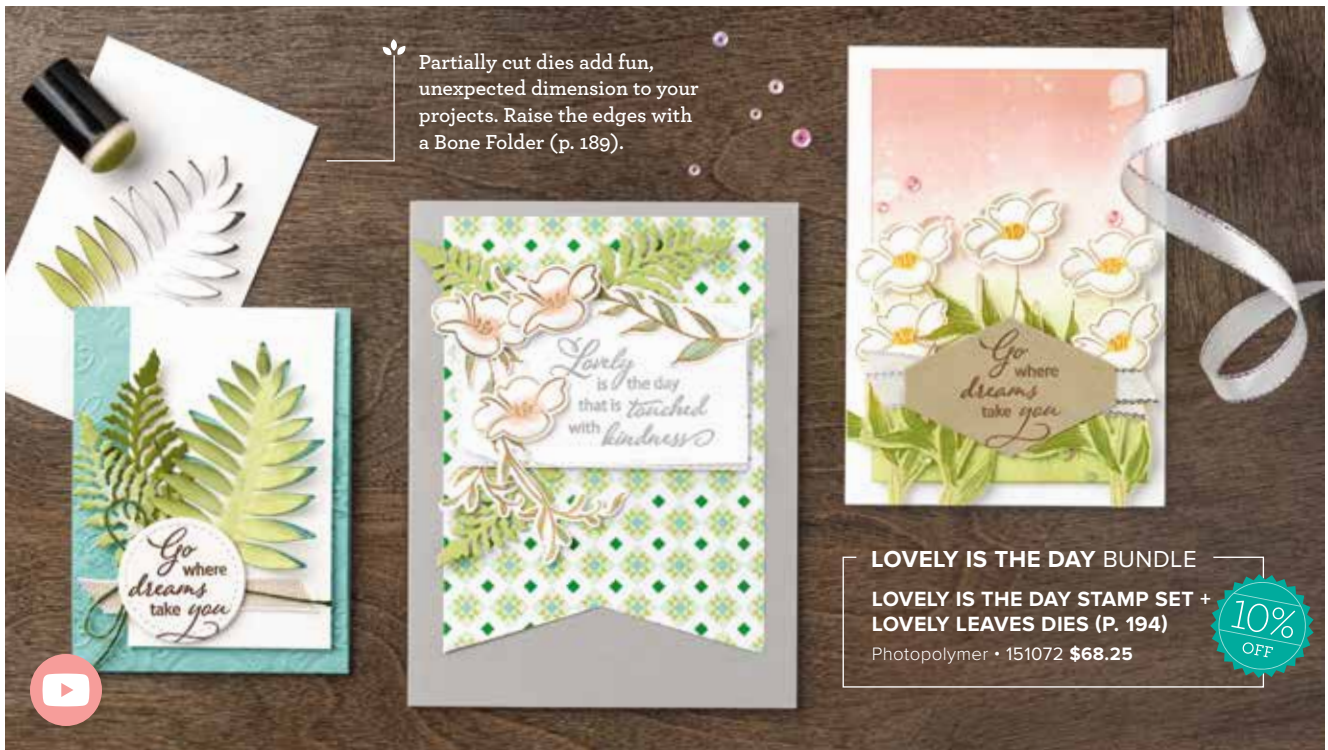

Partially cut dies add fun, unexpected dimension to your projects. Raise the edges with a Bone Folder (p. 189).

**LOVELY IS THE DAY BUNDLE**  
**LOVELY IS THE DAY STAMP SET + LOVELY LEAVES DIES (P. 194)**  
 Photopolymer • 151072 \$68.25