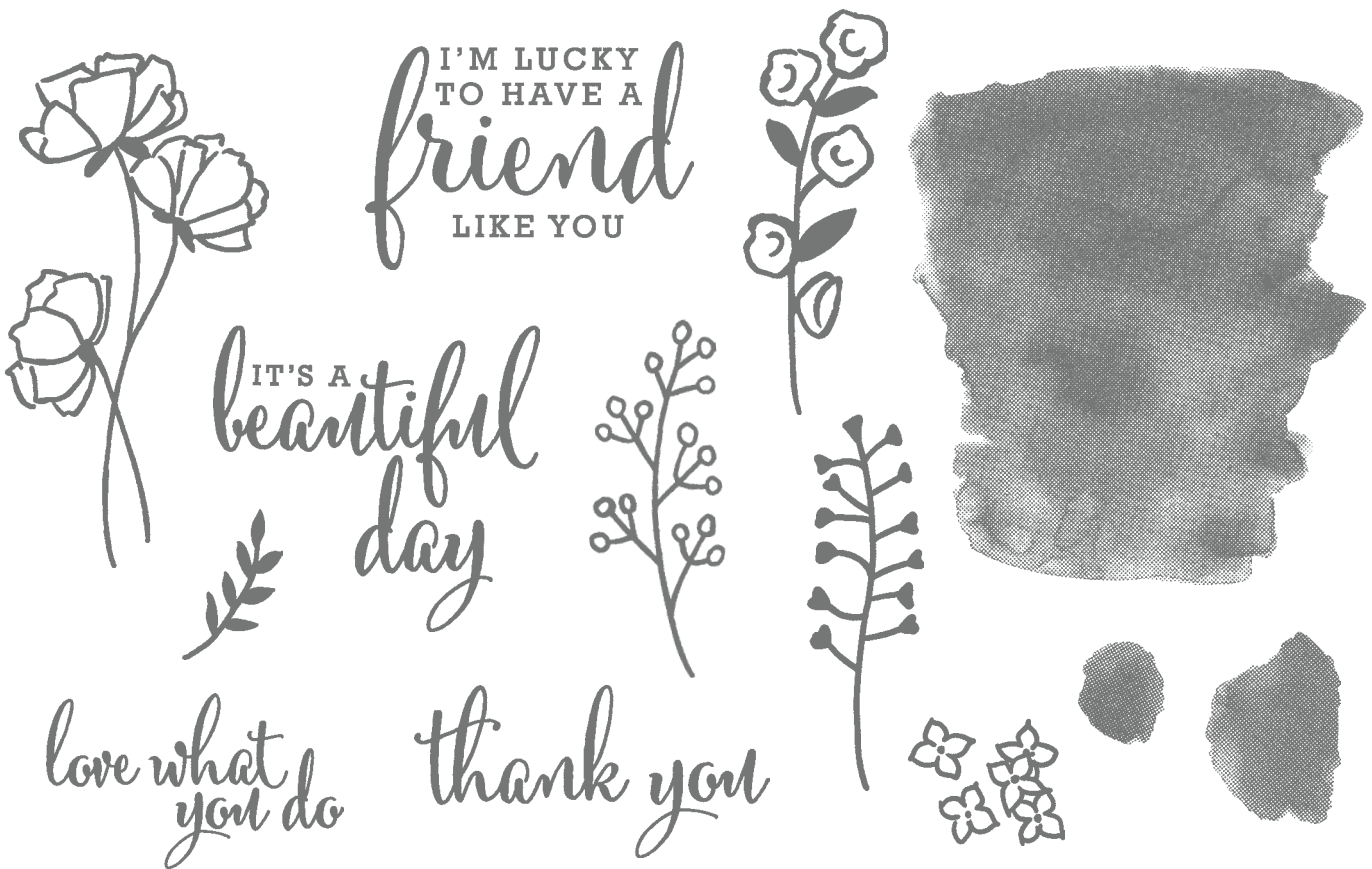

Smile  
CAPTURE THE  
good times

the  
focus  
is all  
on  
you

**CAPTURE THE GOOD**

150388 \$27.00 (suggested clear blocks: a, b, c, e, g)  
8 cling stamps • Inspired by Million Sales Achiever Tami White  
○ Coordinates with 1-1/2" (3.8 cm) Circle Punch (p. 187)