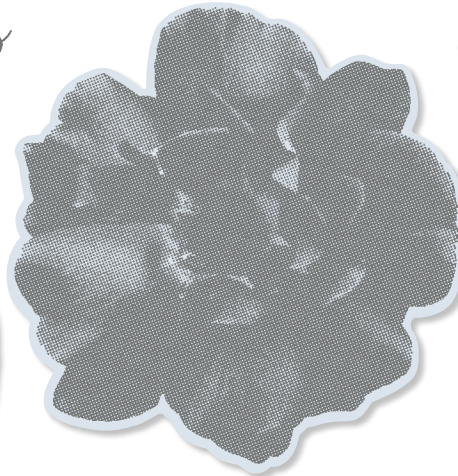

True friendship
IS ONE OF GOD'S
greatest gifts

TO BE YOUR FRIEND