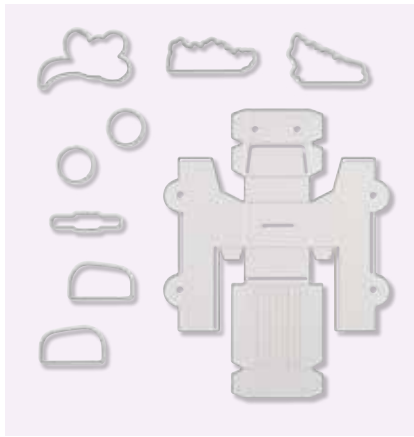

**THANK YOU**

146832 **\$24.00**

1 die. 3" x 2-1/2" (7.6 x 6.4 cm).  
Coordinates with *A Big Thank You Stamp Set* (p. 96)

**TROPICAL**

146831 **\$37.00**

8 dies. Largest die: 2-5/8" (6.7 cm).

Coordinates with Tropical Chic Stamp Set (p. 93)