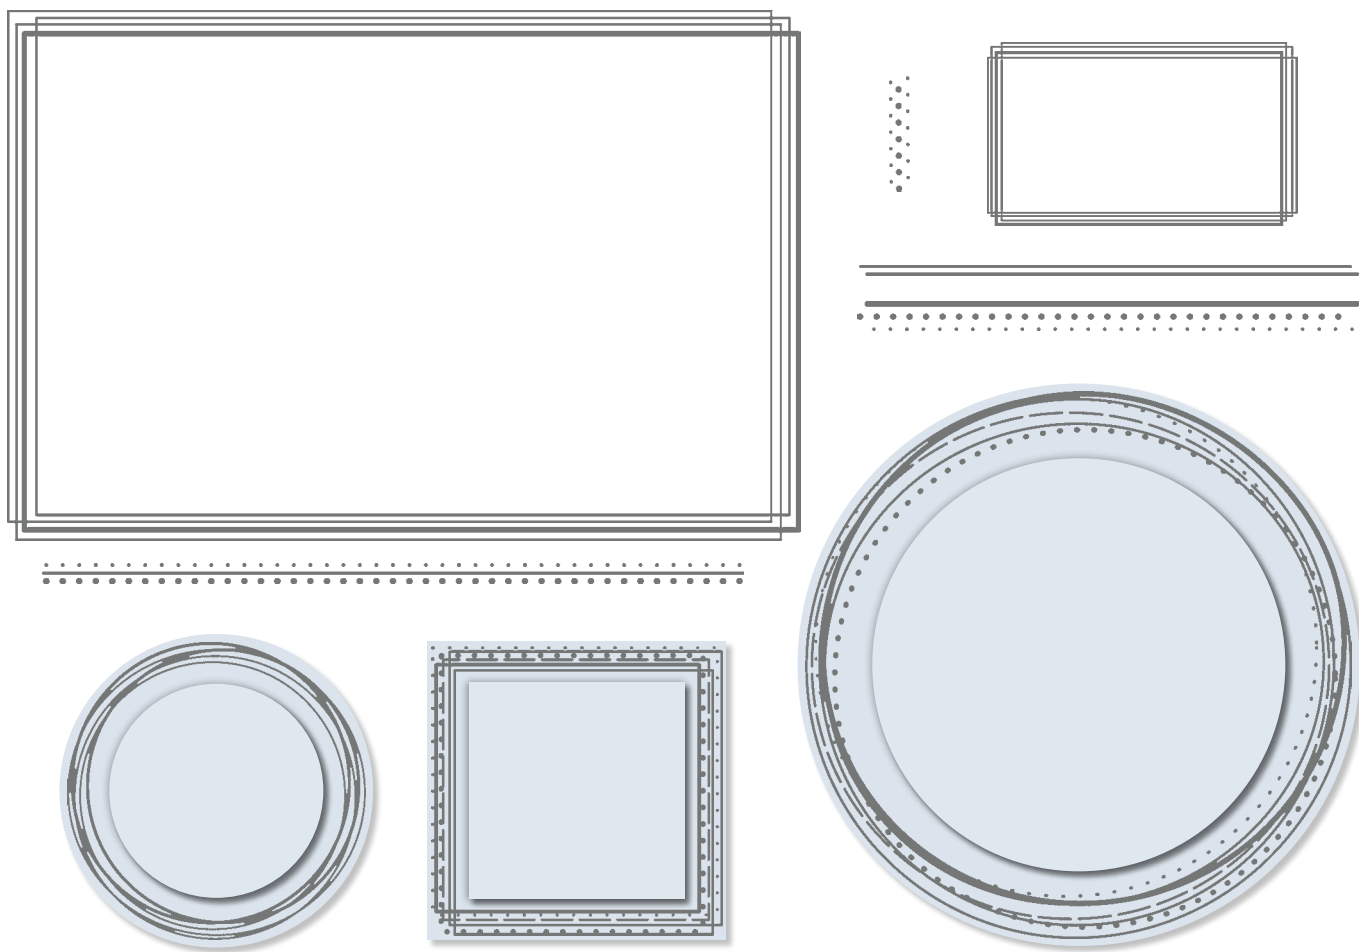

**SWIRLY FRAMES**

146519 **\$27.00** (suggested clear blocks: c, e, f, h)  
9 photopolymer stamps

Coordinates with Layering Circles Dies (p. 193), Layering Squares Dies (p. 194)

Build a frame centrepiece by using Layering Circles Dies (p. 193) with the Swirly Frames Stamp Set.