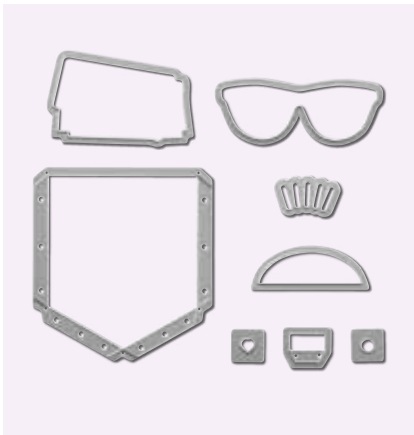

*Coordinates with Path of Petals Stamp Set (p. 74)*

*Coordinates with Pressed Petals suite (p. 72-74)*

**PAVILION**

149628 **\$46.00**

10 dies. Largest die: 2-7/8" x 3-1/4" (7.3 x 8.3 cm).

*Coordinates with Pretty Pavilion Stamp Set (p. 21)*