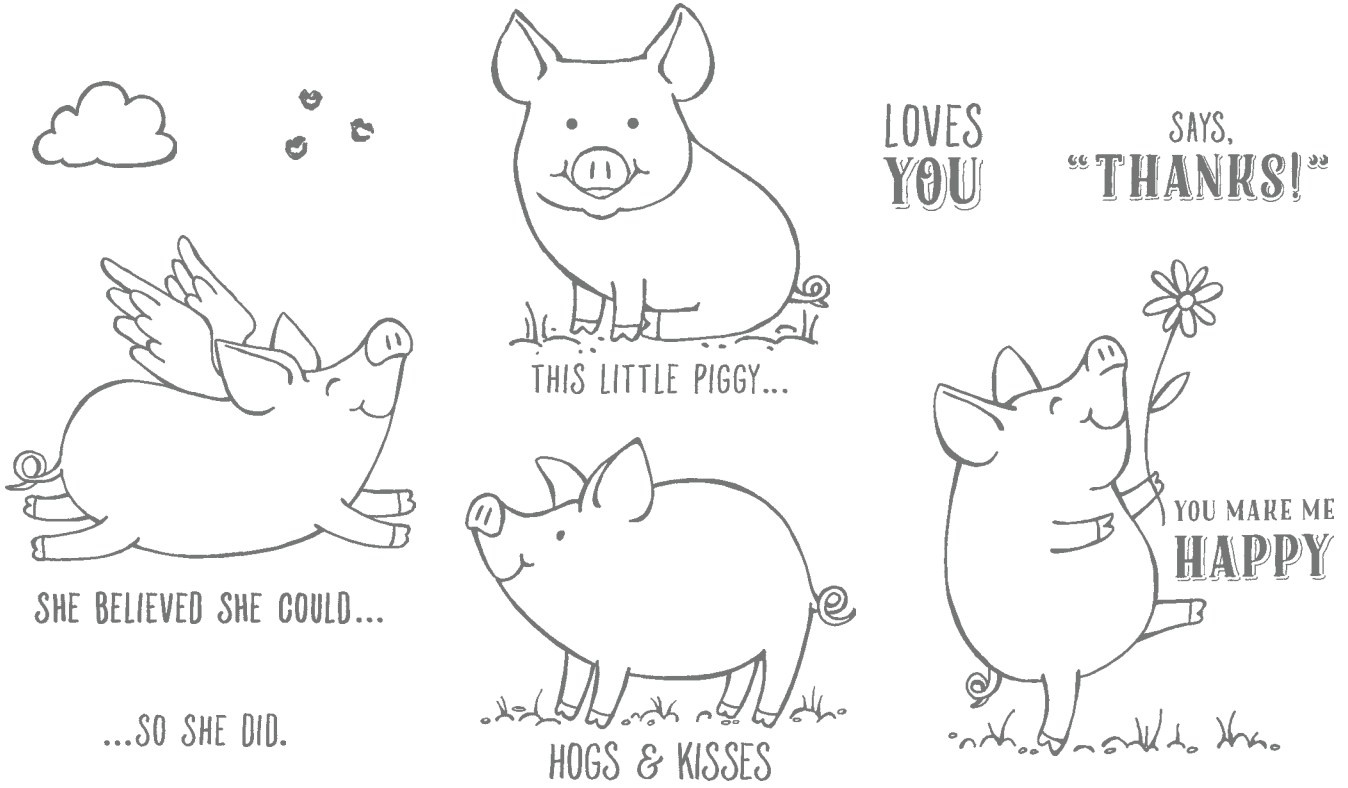

THIS LITTLE PIGGY

151227 **$27.00** (suggested clear blocks: a, c, d, g)
9 cling stamps • Available in French