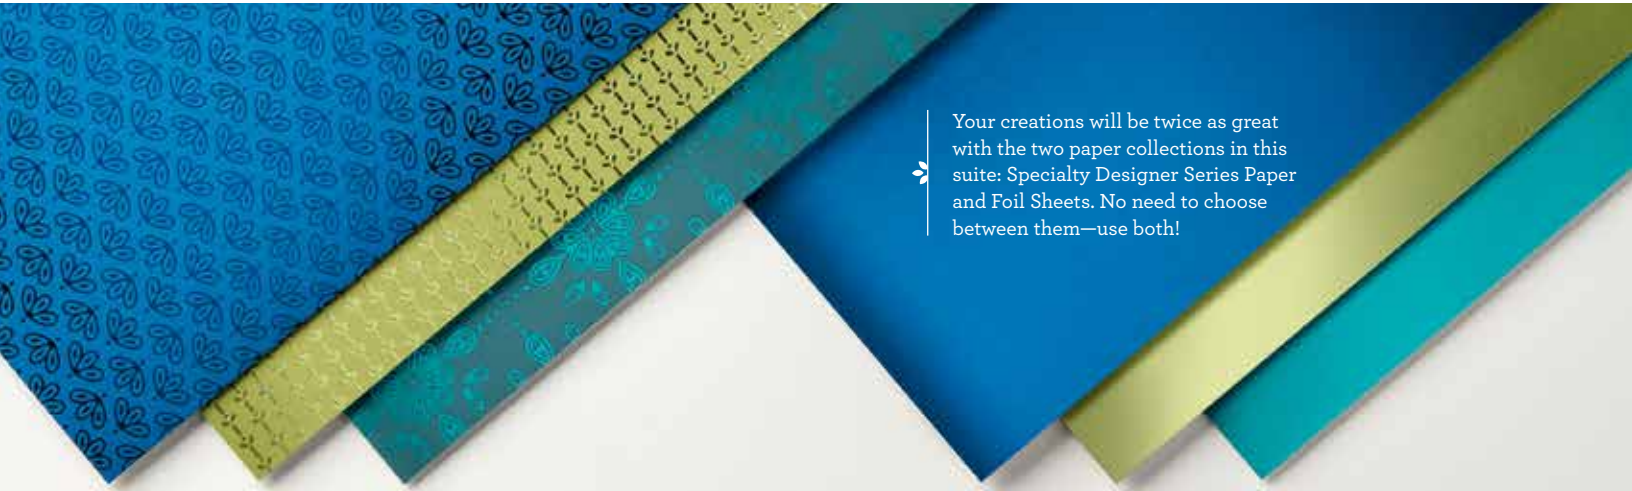

NOBLE PEACOCK SUITE

Your creations will be twice as great with the two paper collections in this suite: Specialty Designer Series Paper and Foil Sheets. No need to choose between them—use both!

PAGE **167** | **NOBLE PEACOCK SPECIALTY DESIGNER SERIES PAPER**
149493 **$20.00**
12 sheets: 4 each of 3 single-sided designs. 12" x 12" (30.5 x 30.5 cm).
Blueberry Bushel, Old Olive, Pretty Peacock

PAGE **167** | **NOBLE PEACOCK FOIL SHEETS**
149495 **$13.50**
6 single-sided sheets: 2 each of 3 colours. 12" x 12" (30.5 x 30.5 cm).
Blueberry Bushel, Old Olive, Pretty Peacock