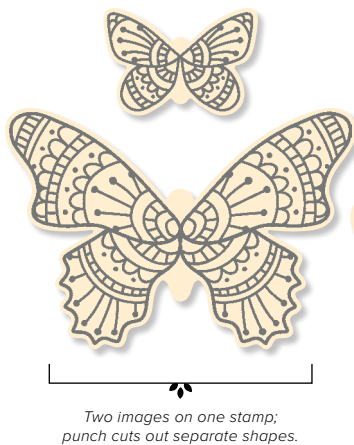

● Coordinates with Cross of Hope Dies (p. 192)

Thank you  
SO VERY MUCH  
a little note  
YOU'VE BEEN ON MY MIND

HELLO  
beautiful  
THE good things  
IN LIFE ARE better  
WITH YOU

**BUTTERFLY GALA**

148580 **\$27.00** (suggested clear blocks: a, c, d)  
18 photopolymer stamps • Two-Step • Available in French  
● Coordinates with Butterfly Duet Punch (p. 188)