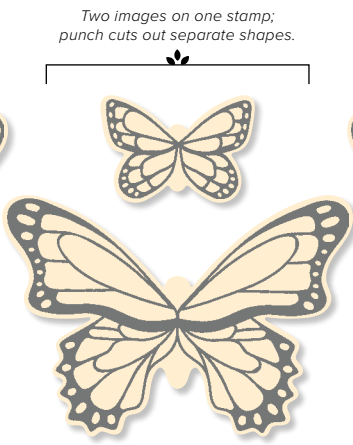

● Coordinates with Cross of Hope Dies (p. 192)

Thank you  
SO VERY MUCH  
a little note  
YOU'VE BEEN ON MY MIND

HELLO  
beautiful  
THE good things  
IN LIFE ARE better  
WITH YOU

**BUTTERFLY GALA**

148580 **\$27.00** (suggested clear blocks: a, c, d)  
18 photopolymer stamps • Two-Step • Available in French  
● Coordinates with Butterfly Duet Punch (p. 188)