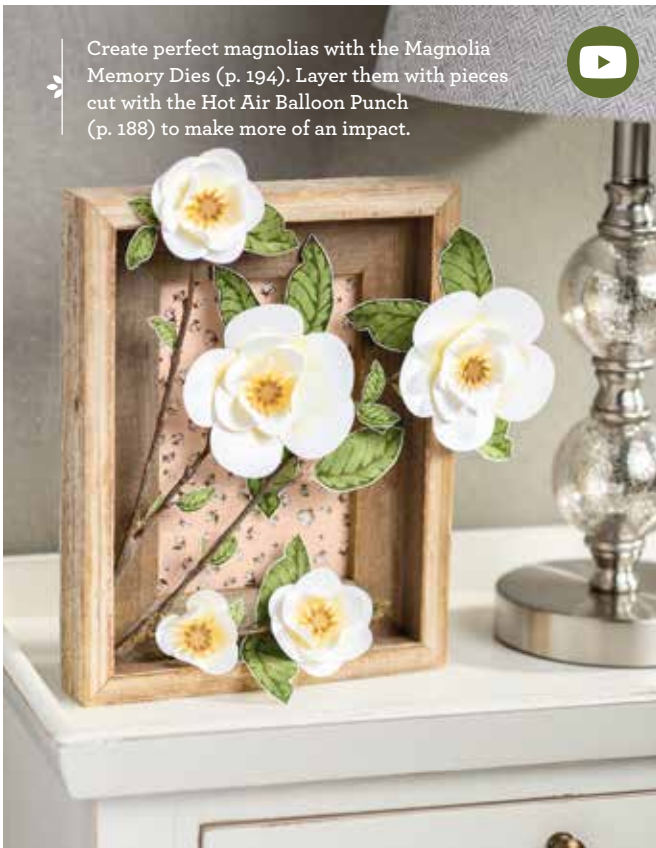

LOVE IT? GET MORE OF IT!

If you love the Magnolia Lane suite, enjoy these samples that use the Good Morning Magnolia Stamp Set (p. 38). Use these colours or choose your favourites.

Also, don't miss the coordinating Garden Lane suite (p. 40-41). Combine these suites and bring all these products together for endless possibilities.

To make coordinating even easier, the Magnolia Lane Memories & More Card Pack (p. 171) includes images from both Good Morning Magnolia and Verdant Garden Stamp Sets.