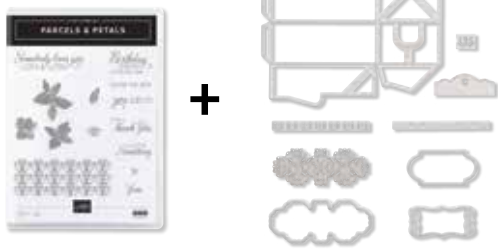

### ROYAL PEACOCK BUNDLE

Photopolymer • 151100 **\$62.00**

*Royal Peacock Stamp Set + Detailed Peacock Dies*  
Available in French

+

PAGE  
**27**

**PARCELS & PETALS BUNDLE**

Cling • 151107 **\$69.25**

*Parcels & Petals Stamp Set + Perfect Parcel Dies*  
Available in French