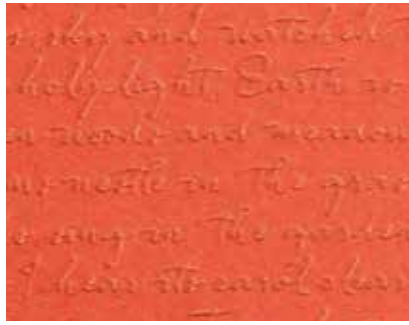

MAGNOLIA 3D
149579 **$14.00**
6" x 6" (15.2 x 15.2 cm).
Coordinates with Magnolia Lane suite (p. 36–38)

SCRIPTY 3D

149634 **$14.00**

6" x 6" (15.2 x 15.2 cm).

Coordinates with Pressed Petals suite (p. 72-74)