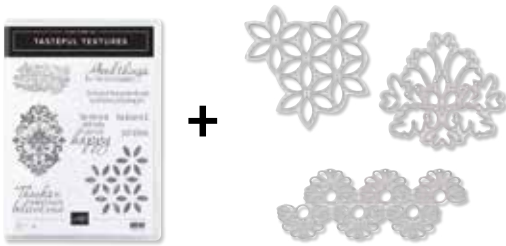

TASTEFUL TEXTURES BUNDLE

Cling • 151081 **$66.50**

Tasteful Textures Stamp Set + Tasteful Backgrounds Dies
Available in French