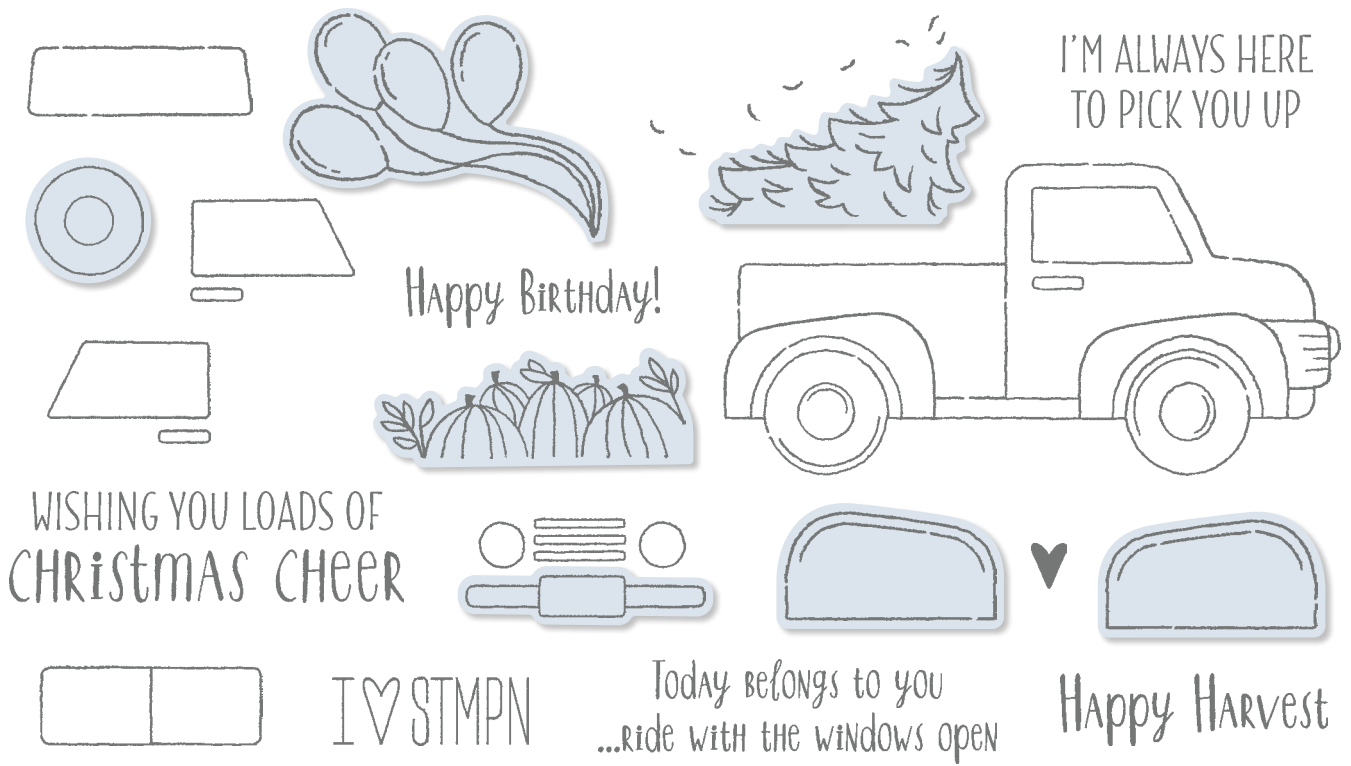

RIDE WITH ME

149312 **$27.00** (suggested clear blocks: b, c, i)
19 photopolymer stamps

Coordinates with *Truck Ride Dies* (p. 197)