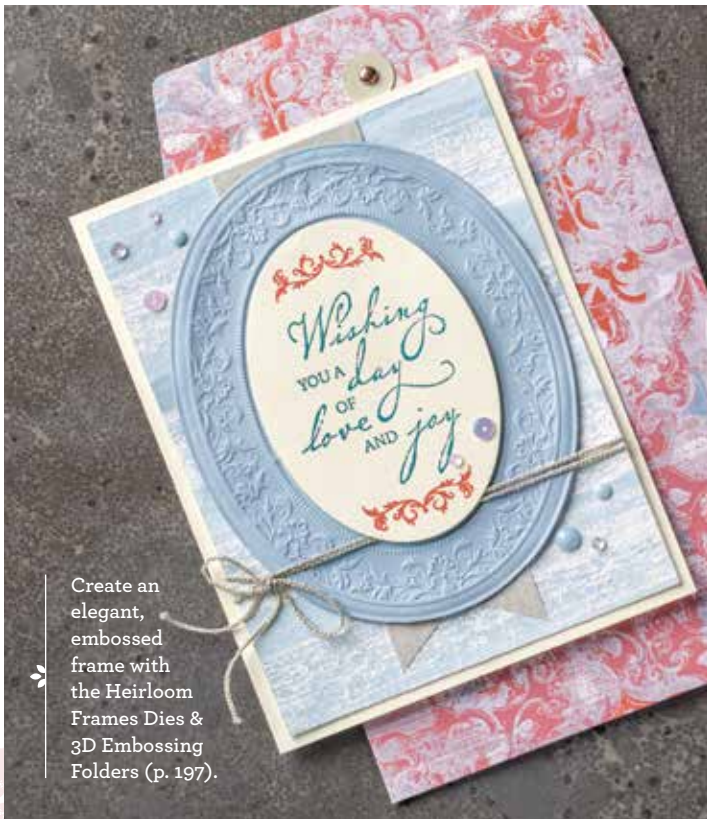

Create an elegant, embossed frame with the Heirloom Frames Dies & 3D Embossing Folders (p. 197).

WOVEN THREADS SUITE

Cling • 152184 **$98.25**

Available in French

Get a coordinating selection of products with one simple purchase. Suite bundle includes the stamp set and dies/embossing folders bundle at 10% off plus one each of the other items featured in photos below. Add ink, cardstock, and adhesive to complete your project.

PAGE **14** | **WOVEN HEIRLOOMS STAMP SET**
149306 **$33.00**
9 cling stamps.

PAGE **197** | **HEIRLOOM FRAMES DIES & 3D EMBOSSING FOLDERS**
152325 **$39.00**
2 dies + 2 3D embossing folders.

PAGE **165** | **WOVEN THREADS DESIGNER SERIES PAPER**
149497 **$15.75**
12 sheets. 12" x 12" (30.5 x 30.5 cm).

PAGE **176** | **WOVEN THREADS SEQUIN ASSORTMENT**
149498 **$6.75**
Approximately 750 sequins.

PAGE **175** | **5/8" (1.6 CM) WOVEN THREADS TRIM**
○ Sahara Sand • 149499 **$11.00**
5 yards (4.6 m).

WOVEN HEIRLOOMS BUNDLE

WOVEN HEIRLOOMS STAMP SET (P. 14) + HEIRLOOM FRAMES DIES & 3D EMBOSSING FOLDERS (P. 197)

Cling • 151093 **$64.75**
Available in French