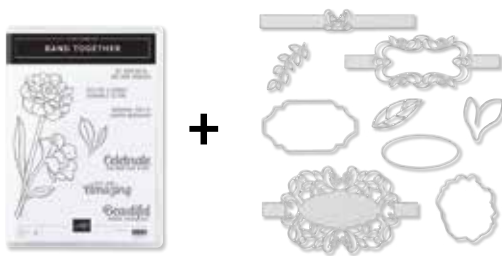

BAND TOGETHER BUNDLE

Cling • 151076 **$74.50**

Band Together Stamp Set + Detailed Bands Dies