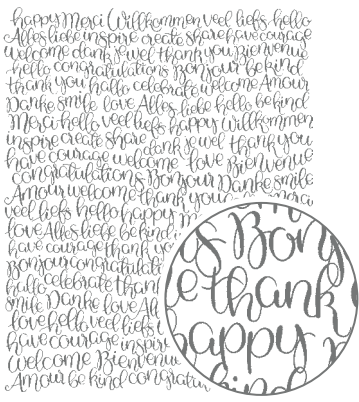

## BIRCH

149259 **\$27.00** (wood block included)  
 149256 **\$22.00** (suggested clear block: f)  
 1 cling background stamp  
 Measures 4-1/2" x 5-3/4" (11.4 x 14.6 cm)

ACTUAL SIZE