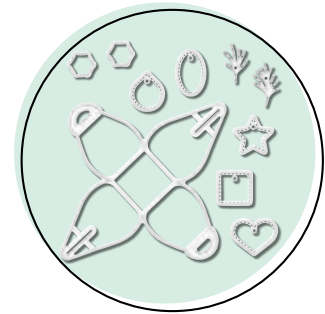

MINI CURVY KEEPSAKES BOX DIES
150644 **$46.00**
10 dies. Finished box size:
2-1/8" x 1-7/8" x 1-7/8"
(5.4 x 4.8 x 4.8 cm). Use with a die-cutting & embossing machine.