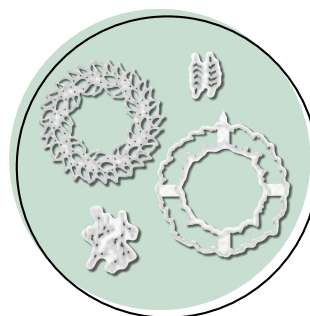

**TOILE CHRISTMAS
STAMP SET (P. 8)**
150469 **\$33.00**
8 cling stamps.

CHRISTMAS CARDINAL DIES
150640 **\$45.00**
8 dies. Largest die: 3-3/4" x 3-1/8"
(9.5 x 7.9 cm). Use with a die-cutting
& embossing machine.

**TIDINGS ALL AROUND
STAMP SET (P. 9)**
150465 **\$22.00**
9 photopolymer stamps.

ALL-AROUND WREATH DIES
150641 **\$46.00**
4 dies. Largest die: 3-3/8" (8.6 cm).
Use with a die-cutting &
embossing machine.