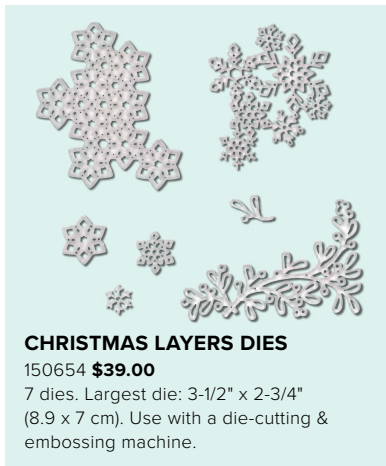

ITTY BITTY CHRISTMAS BUNDLE

**ITTY BITTY CHRISTMAS STAMP SET
+ CHRISTMAS LAYERS DIES**

Cling • 153019 **$62.00**
Available in French

CHRISTMAS LAYERS DIES

150654 **$39.00**
7 dies. Largest die: 3-1/2" x 2-3/4"
(8.9 x 7 cm). Use with a die-cutting &
embossing machine.