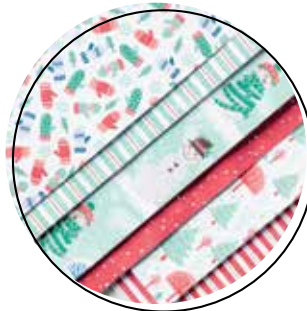

LET IT SNOW SPECIALTY DESIGNER SERIES PAPER (P. 20)
150393 **$20.00**
12 sheets: 2 each of 6 double-sided designs. 12" x 12" (30.5 x 30.5 cm).