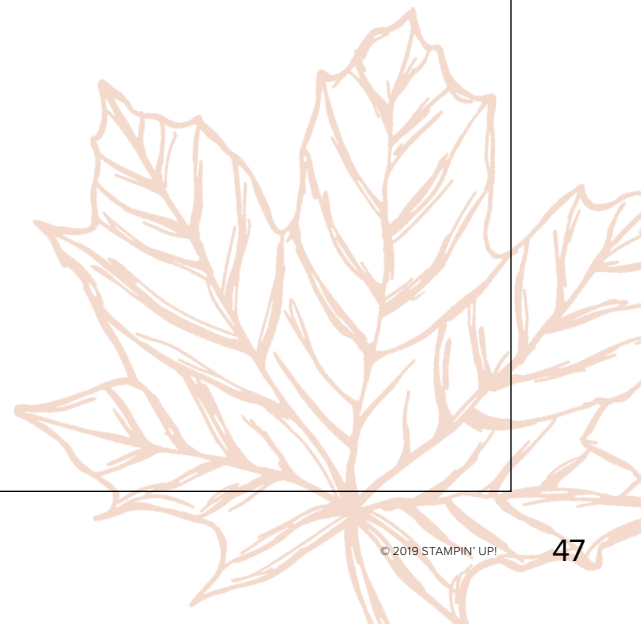

Add subtle detail to your die cuts by spritzing your cardstock with water before cutting. This results in a tone-on-tone colour and creates a deeper imprint.

Photopolymer • 153484 **$94.25**

Get a coordinating selection of products with one simple purchase. Suite bundle includes the stamp set and dies bundle at 10% off plus one each of the other items featured in photos below. Add ink, cardstock, and adhesive (see annual catalogue) to complete your project.

GATHER TOGETHER BUNDLE
GATHER TOGETHER STAMP SET (P. 48)
+
GATHERED LEAVES DIES
Photopolymer • 153036
$51.25