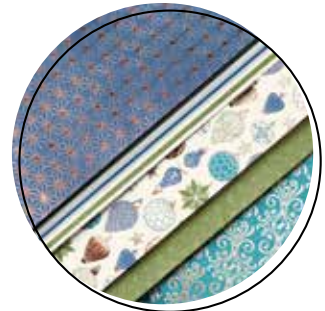

BRIGHTLY GLEAMING SPECIALTY DESIGNER SERIES PAPER (P. 32)
150429 **$20.00**
12 sheets: 2 each of 6 double-sided designs. 12" x 12" (30.5 x 30.5 cm).