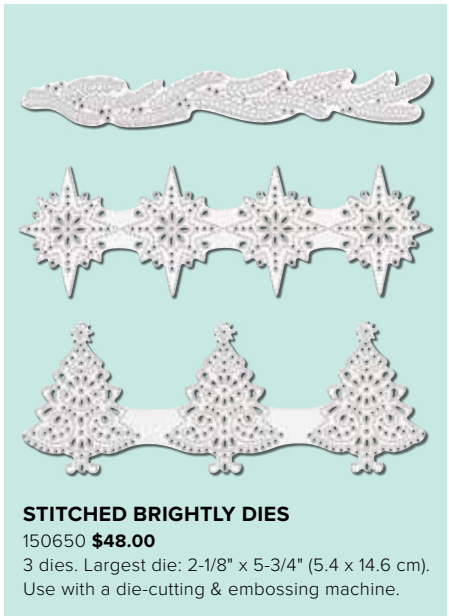

STITCHED BRIGHTLY DIES

150650 **\$48.00**

3 dies. Largest die: 2-1/8" x 5-3/4" (5.4 x 14.6 cm).
Use with a die-cutting & embossing machine.

SHINE BRIGHT BUNDLE

**SHINE BRIGHT
STAMP SET +
STITCHED BRIGHTLY DIES**