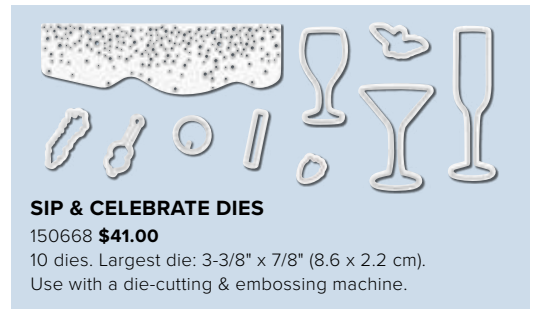

SIP SIP HOORAY BUNDLE

**SIP SIP HOORAY STAMP SET
+ SIP & CELEBRATE DIES**

Photopolymer • 153045 **$57.50**
Available in French

10%
OFF

SIP & CELEBRATE DIES

150668 **$41.00**

10 dies. Largest die: 3-3/8" x 7/8" (8.6 x 2.2 cm).
Use with a die-cutting & embossing machine.