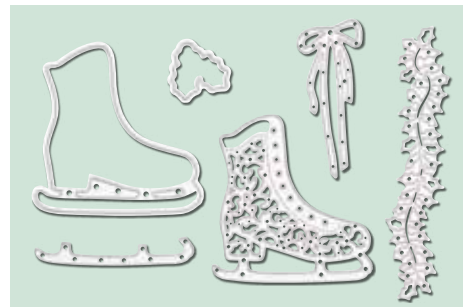

FREE SKATE BUNDLE

**FREE SKATE STAMP SET
+ DETAILED SKATE DIES**

Cling • 153032 **\$61.00**

DETAILED SKATE DIES

150660 **\$39.00**

6 dies. Largest die: 2-3/4" x 2-3/4" (7 x 7 cm).
Use with a die-cutting & embossing machine.