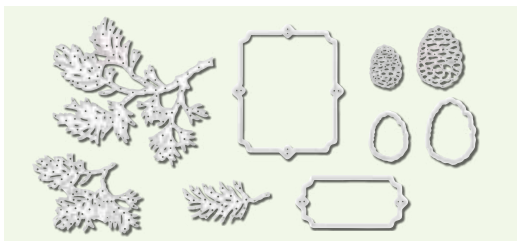

BEAUTIFUL BOUGHS DIES

150661 **\$48.00**

9 dies. Largest die: 3-7/8" x 3-3/4" (9.8 x 9.5 cm).

PEACEFUL BOUGHS BUNDLE

**PEACEFUL BOUGHS STAMP SET
+ BEAUTIFUL BOUGHS DIES**

Cling • 153033 **\$71.00**
Available in French