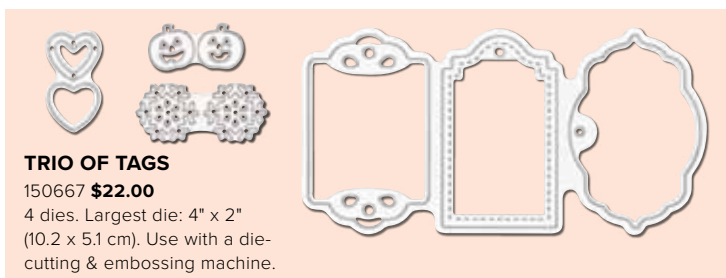

TRIO OF TAGS

150667 **$22.00**
4 dies. Largest die: 4" x 2"
(10.2 x 5.1 cm). Use with a die-cutting & embossing machine.