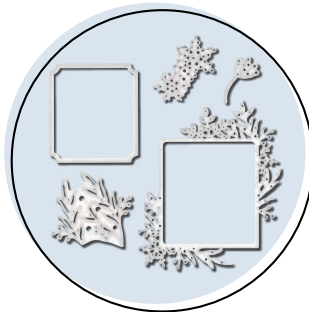

FROSTED FRAMES DIES
150658 **$39.00**
5 dies. Largest die: 4-5/8" x 4"
(11.7 x 10.2 cm). Use with a
die-cutting & embossing machine.