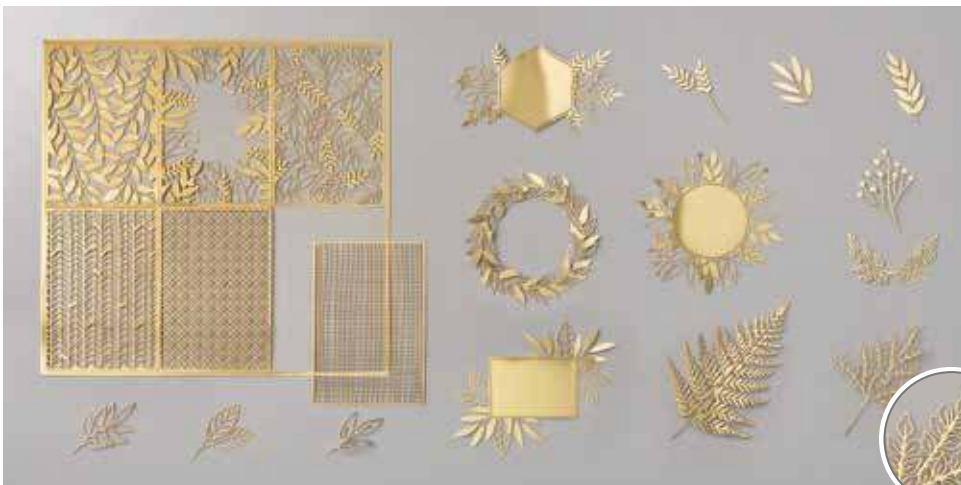

SPECIALTY *Paper*

FOREVER GOLD LASER-CUT SPECIALTY PAPER

152493 **$20.00**

Precut card fronts and greenery accents. Adhere a card front over a card base for a quick card, or easily add an accent to your projects. One side is white; the other side is gold foil. 6 sheets: 3 each of 2 single-sided designs. 9-3/4" x 10" (24.8 x 25.4 cm).

Gold, Whisper White

Coordinates with Forever Greenery suite (p. 108–110)