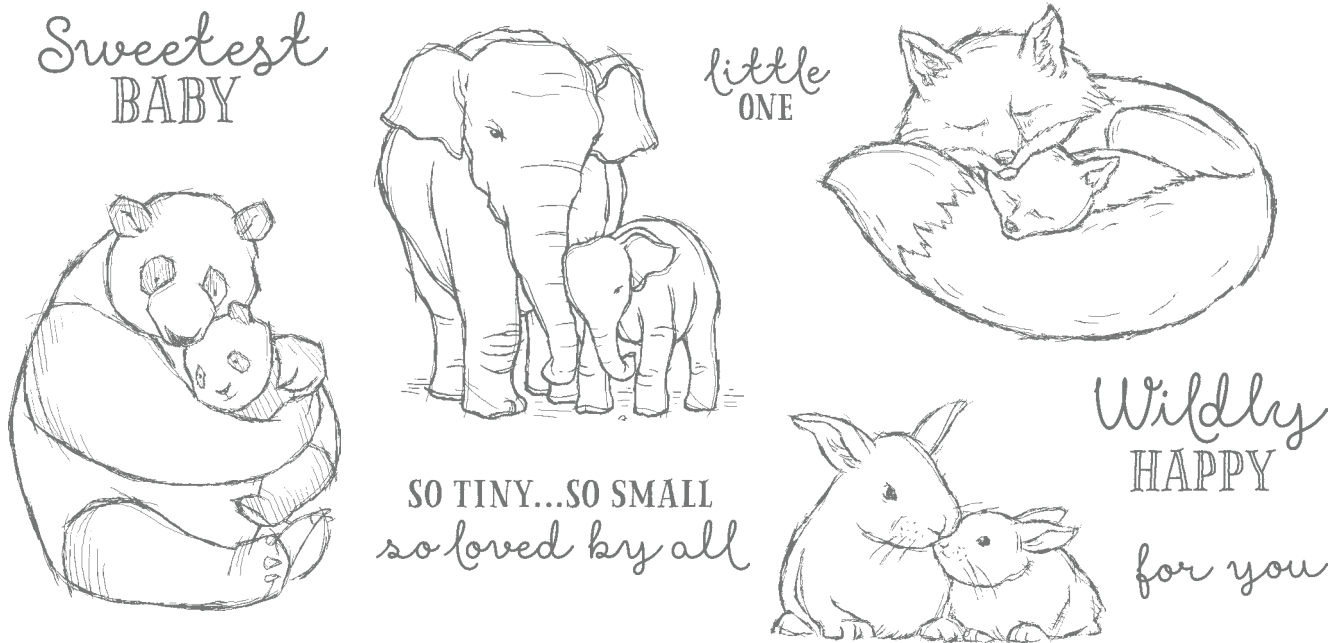

WILDLY HAPPY

149408 \$29.00 (suggested clear blocks: a, b, c, d, g)
9 cling stamps • Available in French

Fun for Kids

Whether you want to create fun crafts with children or for children, Stampin' Up! has what you need.