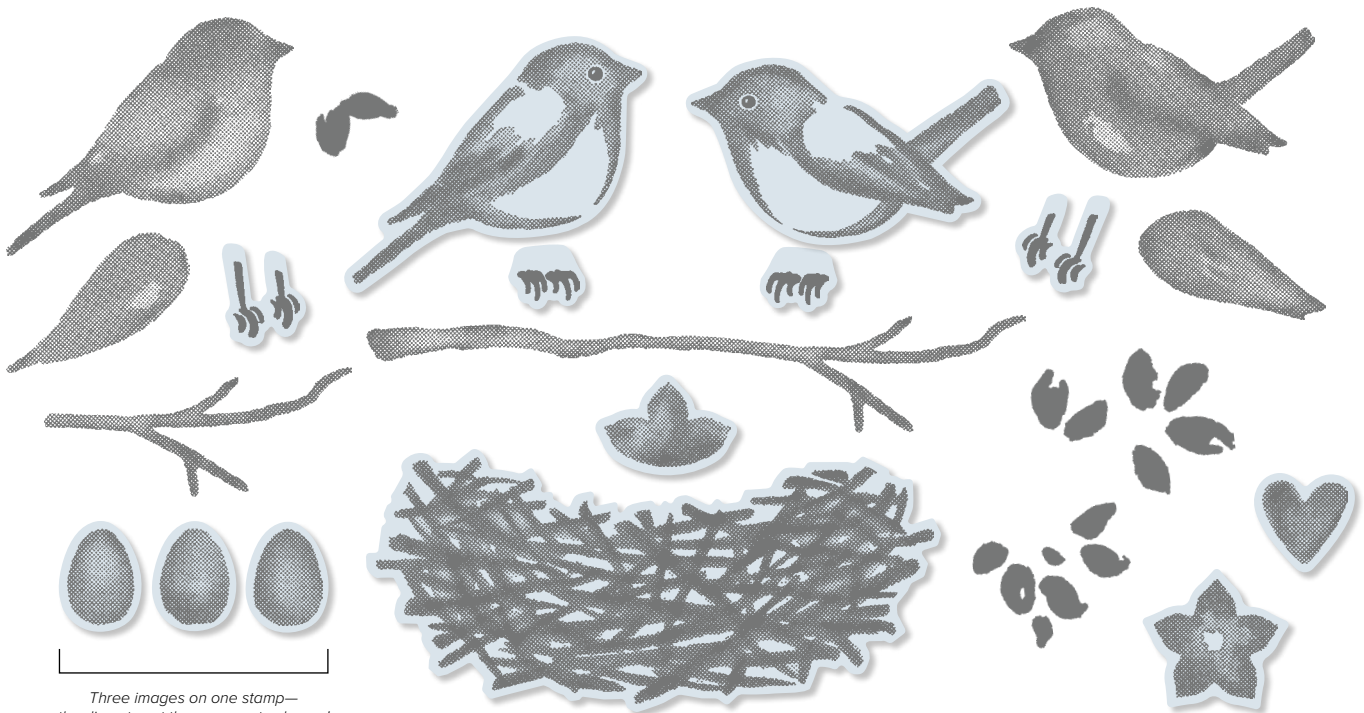

Three images on one stamp—
the die cuts out three separate shapes!

BIRDS & BRANCHES

152570 **$24.00** (suggested clear blocks: a, b, c, h)

19 photopolymer stamps • Two-Step

Coordinates with Birds & More Dies (p. 174)