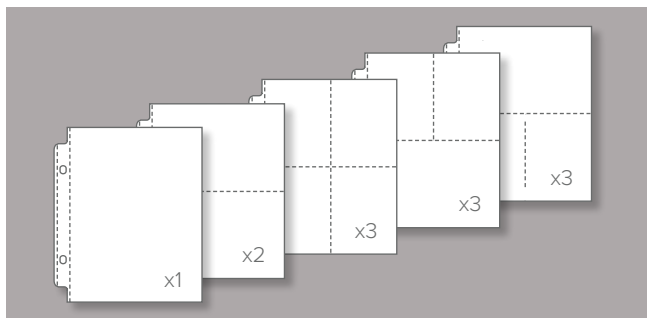

VARIETY PACK 6" X 8" (15.2 X 20.3 CM) PHOTO POCKET PAGES

144205 $8.25

Polypropylene page protectors. Photo safe. 12 pages: 5 different designs. Use with Basic Black 6" x 8" (15.2 x 20.3 cm) Album (sold separately).