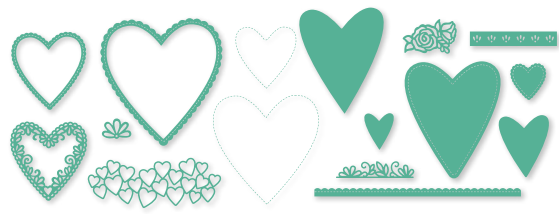

Coordinates with Still Scenes (p. 58) and Zoo Globe (p. 54) Stamp Sets

SPECIAL DAY

153587 **\$39.00**

17 dies. Largest die: 5-7/8" x 3/8" (14.9 x 1 cm).

Coordinates with Special Someone Stamp Set (p. 93)

STITCHED BE MINE