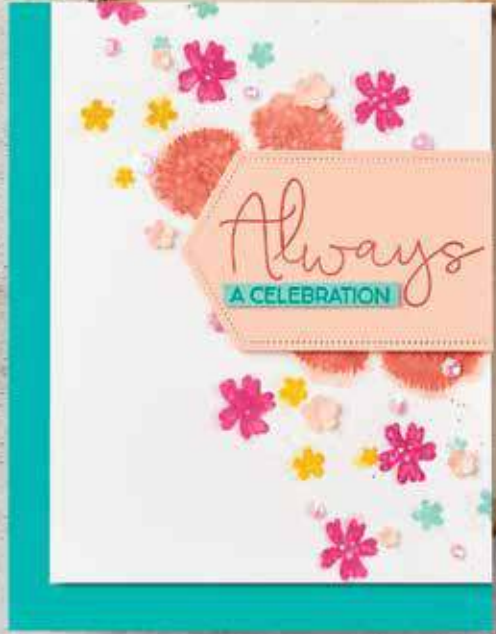

Punch out flowers with the Confetti Flowers Border Punch (p. 168). Then turn them into easy embellishments by layering them on stamped images.

FIELD OF FLOWERS Bundle

Photopolymer
154108 **$48.50**
Field of Flowers Stamp Set
+ Confetti Flowers Border Punch (p. 168)