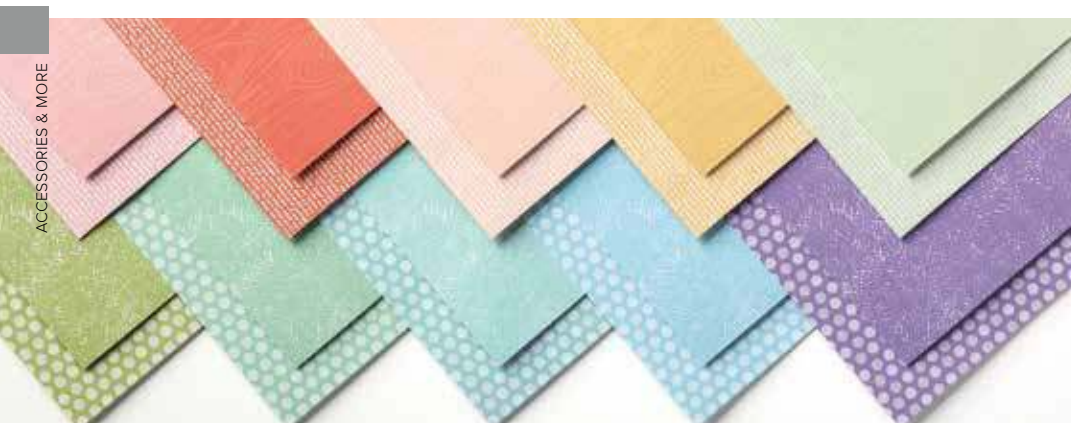

④

Designer Series Paper is acid free and lignin free.

Visit stampinup.com/shop-ca and search by item number to see full paper designs.