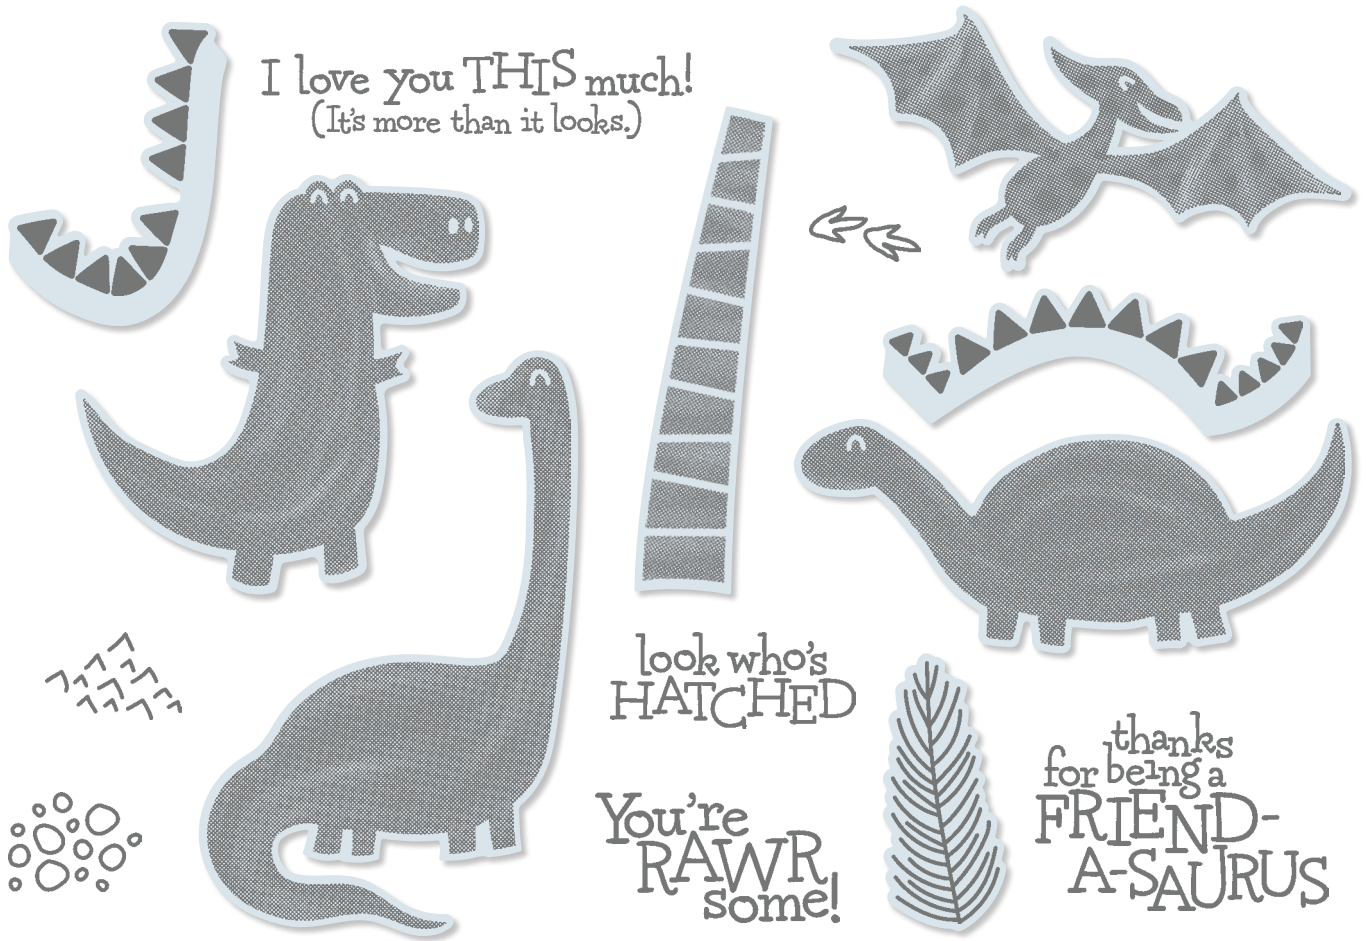

DINO DAYS

149406 $29.00 (suggested clear blocks: b, d, e, h)
15 photopolymer stamps • Available in French
● Coordinates with Dino Dies (p. 180)