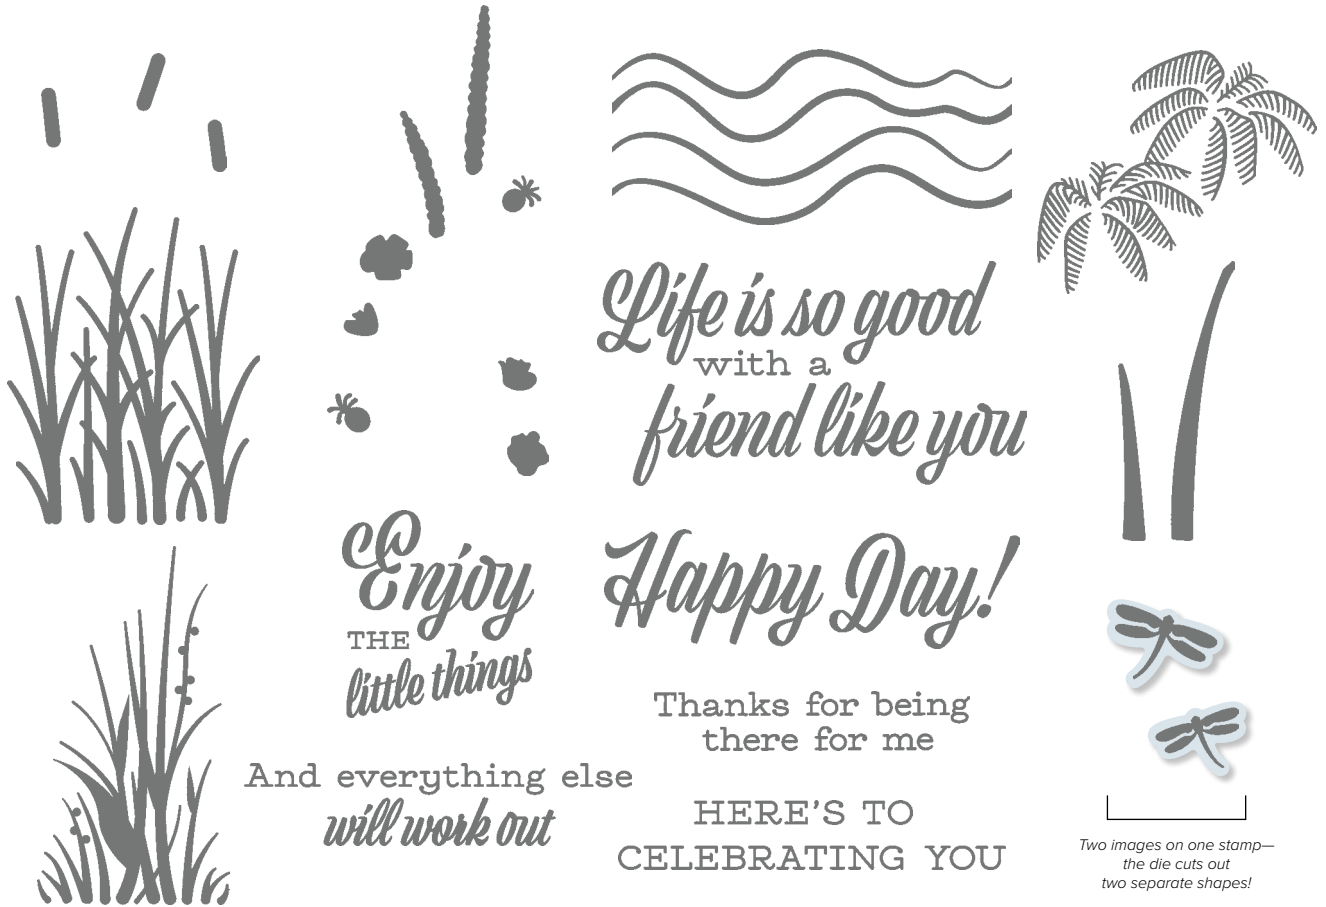

Two images on one stamp—the die cuts out two separate shapes!

FRIEND LIKE YOU

149237 $29.00 (suggested clear blocks: b, c, d, g)
14 photopolymer stamps • Available in French
● Coordinates with Friendly Silhouettes Dies (p. 181)