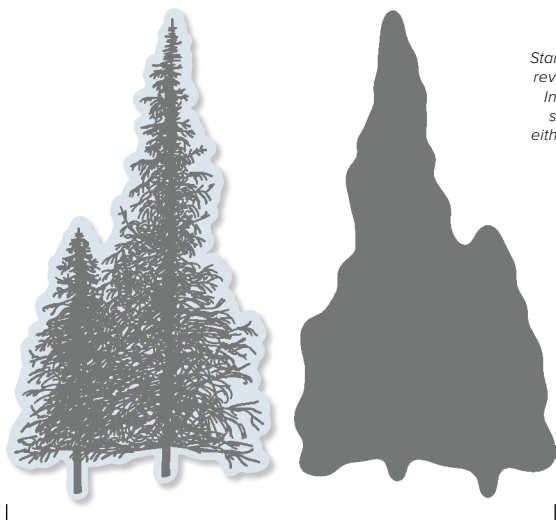

Stamps are reversible.
Ink and stamp either side.