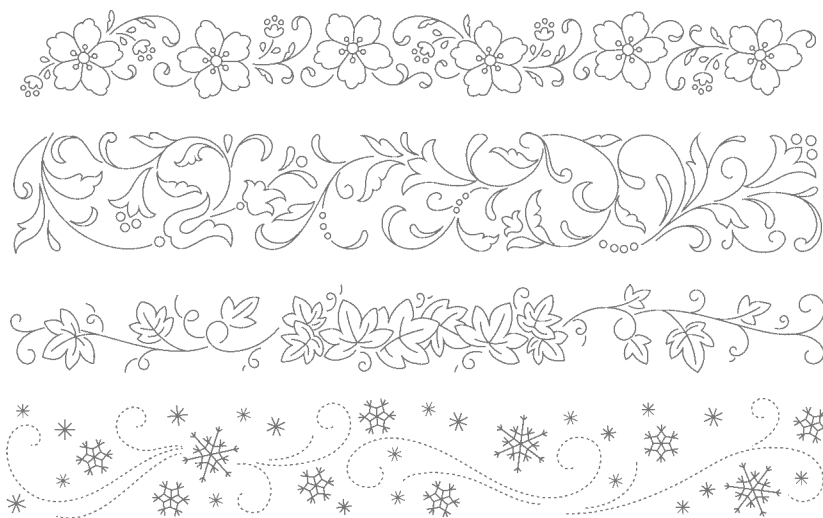

best wishes
thank you
love hello
for you

BORDERS AROUND

152627 $29.00 (suggested clear blocks: b, h)
9 cling stamps • Hinge-Step • Inspired by Million Sales Achiever Kimberly Cook