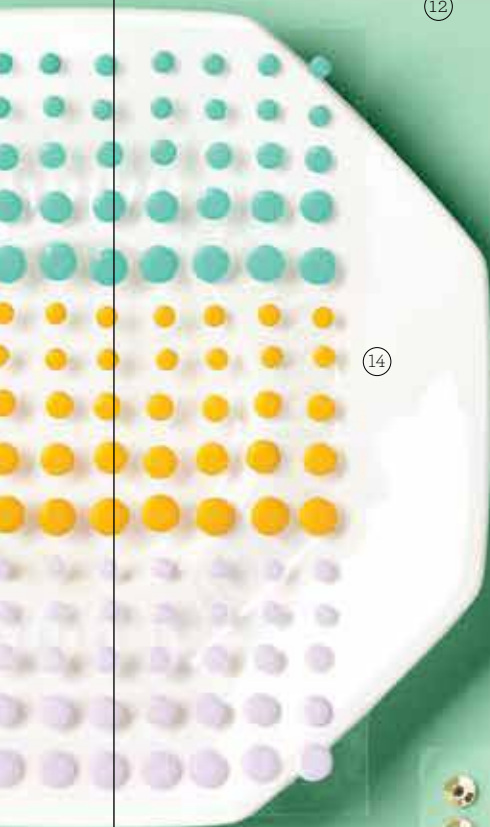

14. PLAYING WITH PATTERNS RESIN DOTS

152467 **$11.00**

Flat adhesive-backed dots in matte finish. 120 pieces: 40 each of 3 colours. 3 sizes: 4 mm, 5 mm, 6 mm.

Coastal Cabana, Crushed Curry, Purple Posy

Coordinates with Playing with Patterns suite (p. 100–102)

14