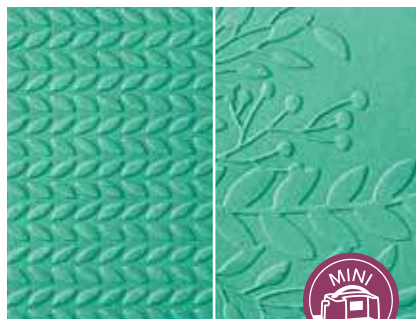

Embossing

FOLDERS

Use embossing folders with a Stampin' Cut & Emboss Machine (p. 170).

● Mint Macaron denotes 3D embossing folders; ● Just Jade denotes standard embossing folders.

For training, tips, and ideas, visit stampinup.com/cut&emboss.