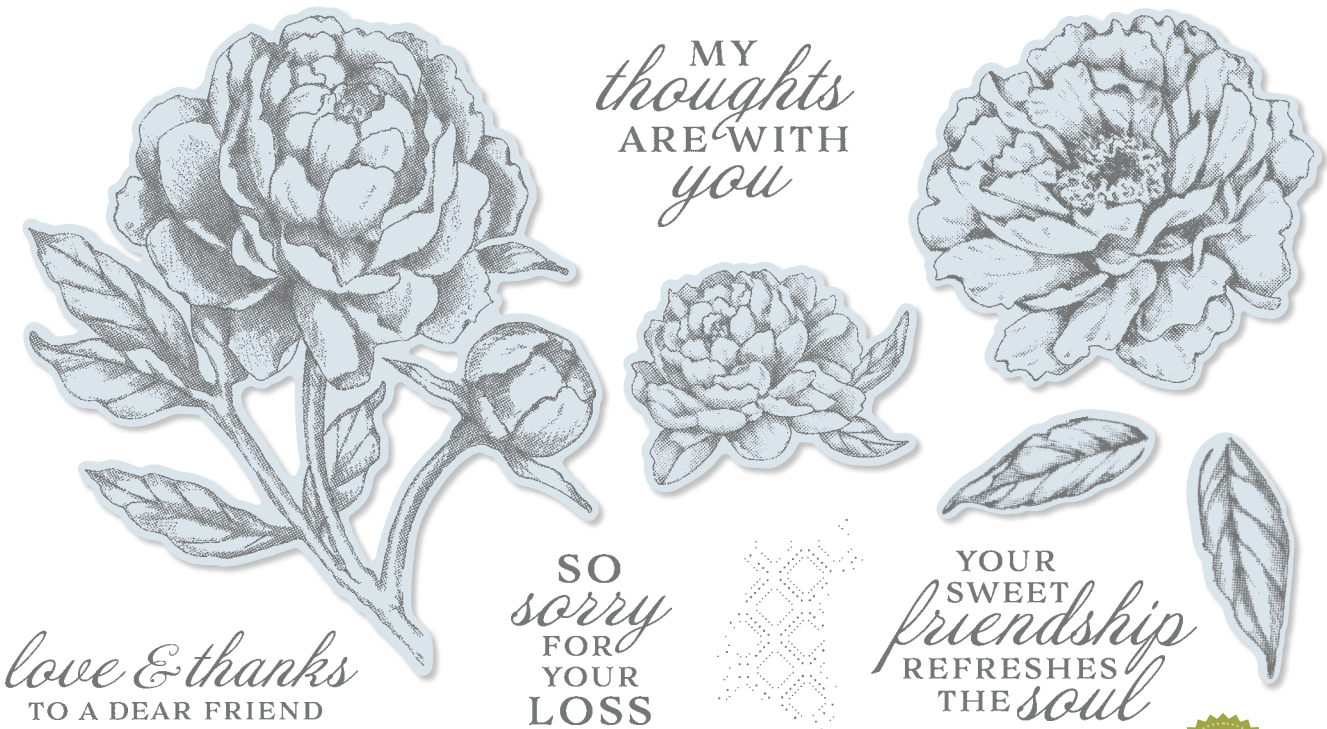

PETAL
PINK

GRAY
GRANITE

BASIC
GRAY

PEONY GARDEN Suite

LOVE, THANKS & SUPPORT

PRIZED PEONY Bundle

Cling • 154056 **\$78.25**

Prized Peony Stamp Set
+ Peony Dies (p. 178)
Available in French