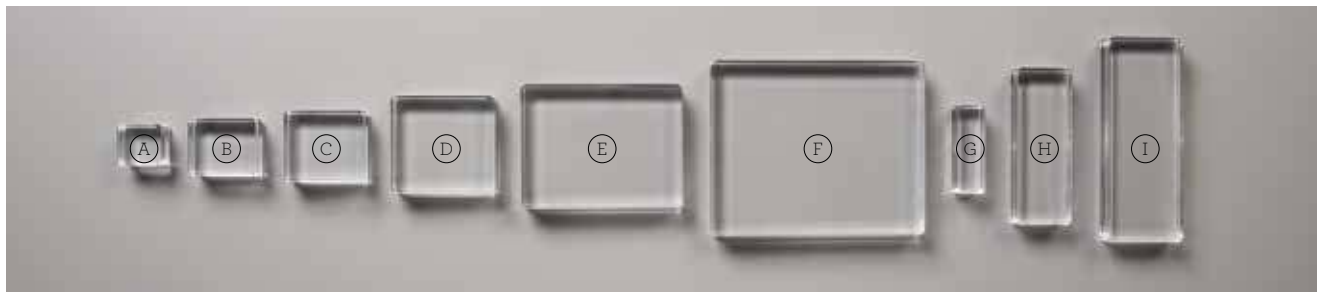

❖ 13. CLING ADHESIVE

152452 **\$11.00**

Easily convert your clear-mount stamps to cling. 168 strips. 3/4" x 1-3/4" (1.9 x 4.4 cm) each.

STAMPIN' Accessories

CLEAR BLOCKS (A-I)

Every acrylic block size you need for cling and photopolymer stamping. Comfortable and easy to hold. Match blocks to stamp images shown throughout this catalogue.