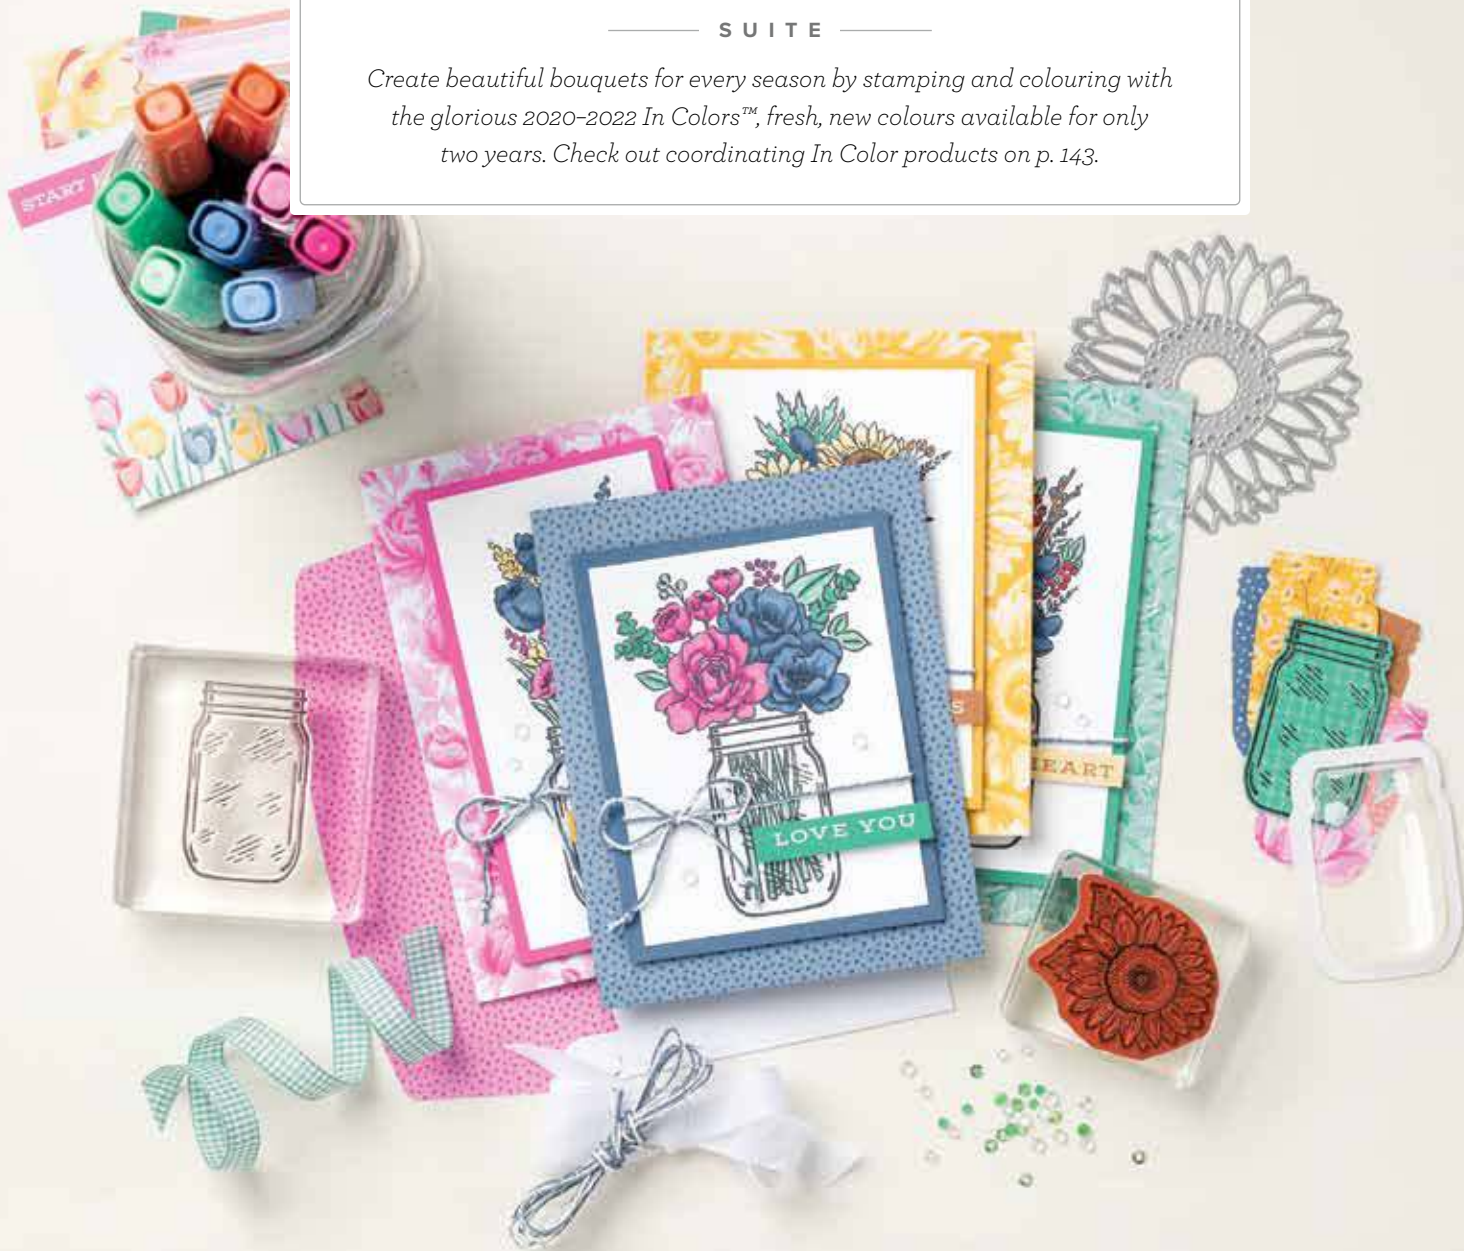

FLOWERS *for* EVERY SEASON

SUITE

Create beautiful bouquets for every season by stamping and colouring with the glorious 2020-2022 In Colors™, fresh, new colours available for only two years. Check out coordinating In Color products on p. 143.

FLOWERS FOR EVERY SEASON *Suite Collection* • 154132 **$244.25**

Suite collection includes one of each item listed below • Available in French

10% OFF

Jar of Flowers Bundle • P. 12
Photopolymer 154064 $49.50

10% OFF

Celebrate Sunflowers Bundle • P. 13
Cling • 154065 $70.00

Flowers for Every Season 6" x 6" (15.2 x 15.2 cm) Designer Series Paper • P. 148 152486 $15.75

Flowers for Every Season Memories & More Card Pack • P. 155 153058 $15.00

Flowers for Every Season Memories & More Cards & Envelopes • P. 154 153101 $15.00

Mason Jar Shaker Domes • P. 158 153100 $8.75

Flowers for Every Season Ribbon Combo Pack • P. 161 153620 $13.50

Flowers for Every Season Gems • P. 158 153645 $8.75

Stampin' Blends® Combo Pack • P. 143 $12.00 each
● Cinnamon Cider • 153105
● Just Jade • 153107
● Magenta Madness • 153106
● Misty Moonlight • 153108