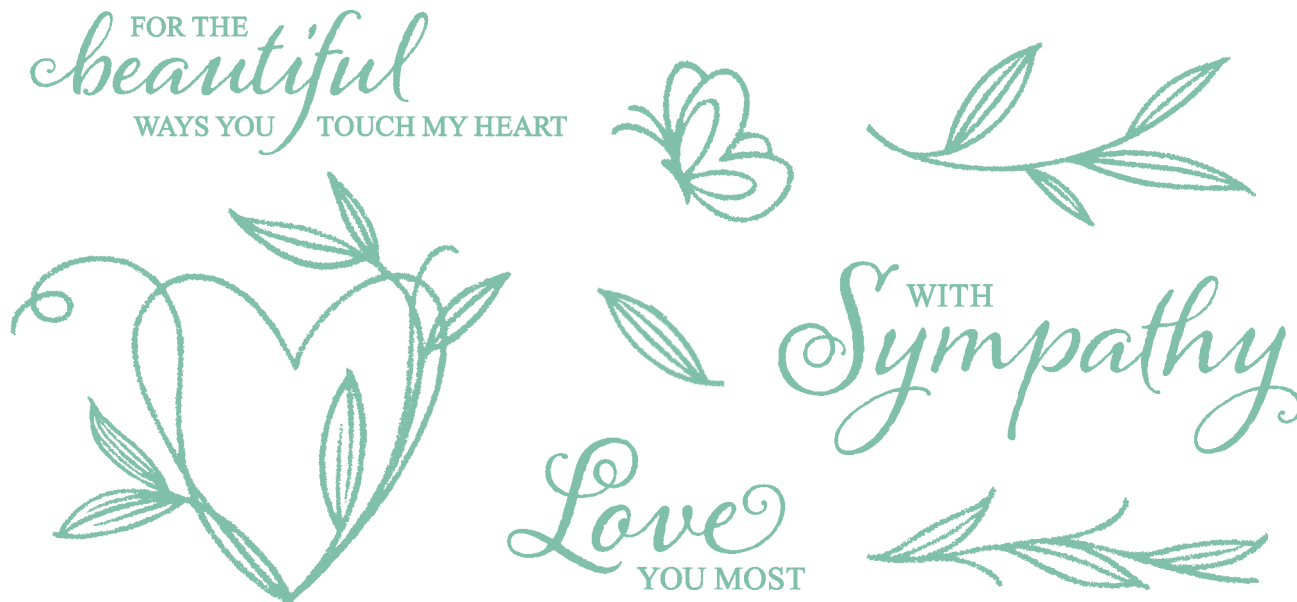

STAMPIN' TOUCHED MY HEART

153497 **$16.00** ($27.00 value; suggested clear blocks: b, c, d)
8 cling stamps