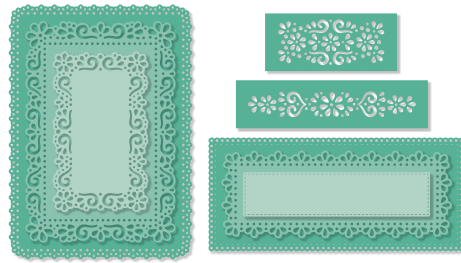

DIE Bundles

ORNATE LAYERS

152726 **$50.00**

8 dies. Largest die: 5-1/2" x 4" (14 x 10.2 cm).
Coordinates with Ornate Style Stamp Set (p. 67)

ORNATE STYLE Bundle

Cling • 154119 **$71.00**

Ornate Style Stamp Set (p. 67)
+ Ornate Layers Dies