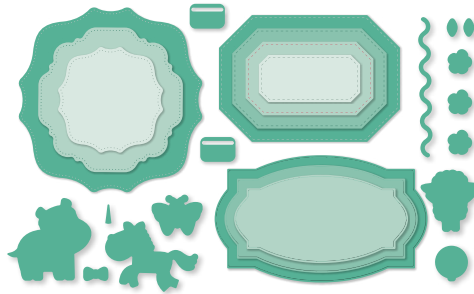

DIE Bundles

HIPPO & FRIENDS

153585 **$49.00**

25 dies. Largest die: 3-1/2" x 3-1/2" (8.9 x 8.9 cm).

Coordinates with Hippo Happiness Stamp Set (p. 49)

HIPPO HAPPINESS Bundle

Photopolymer
154080 **$65.50**

Hippo Happiness Stamp Set (p. 49)
+ Hippo & Friends Dies
Available in French