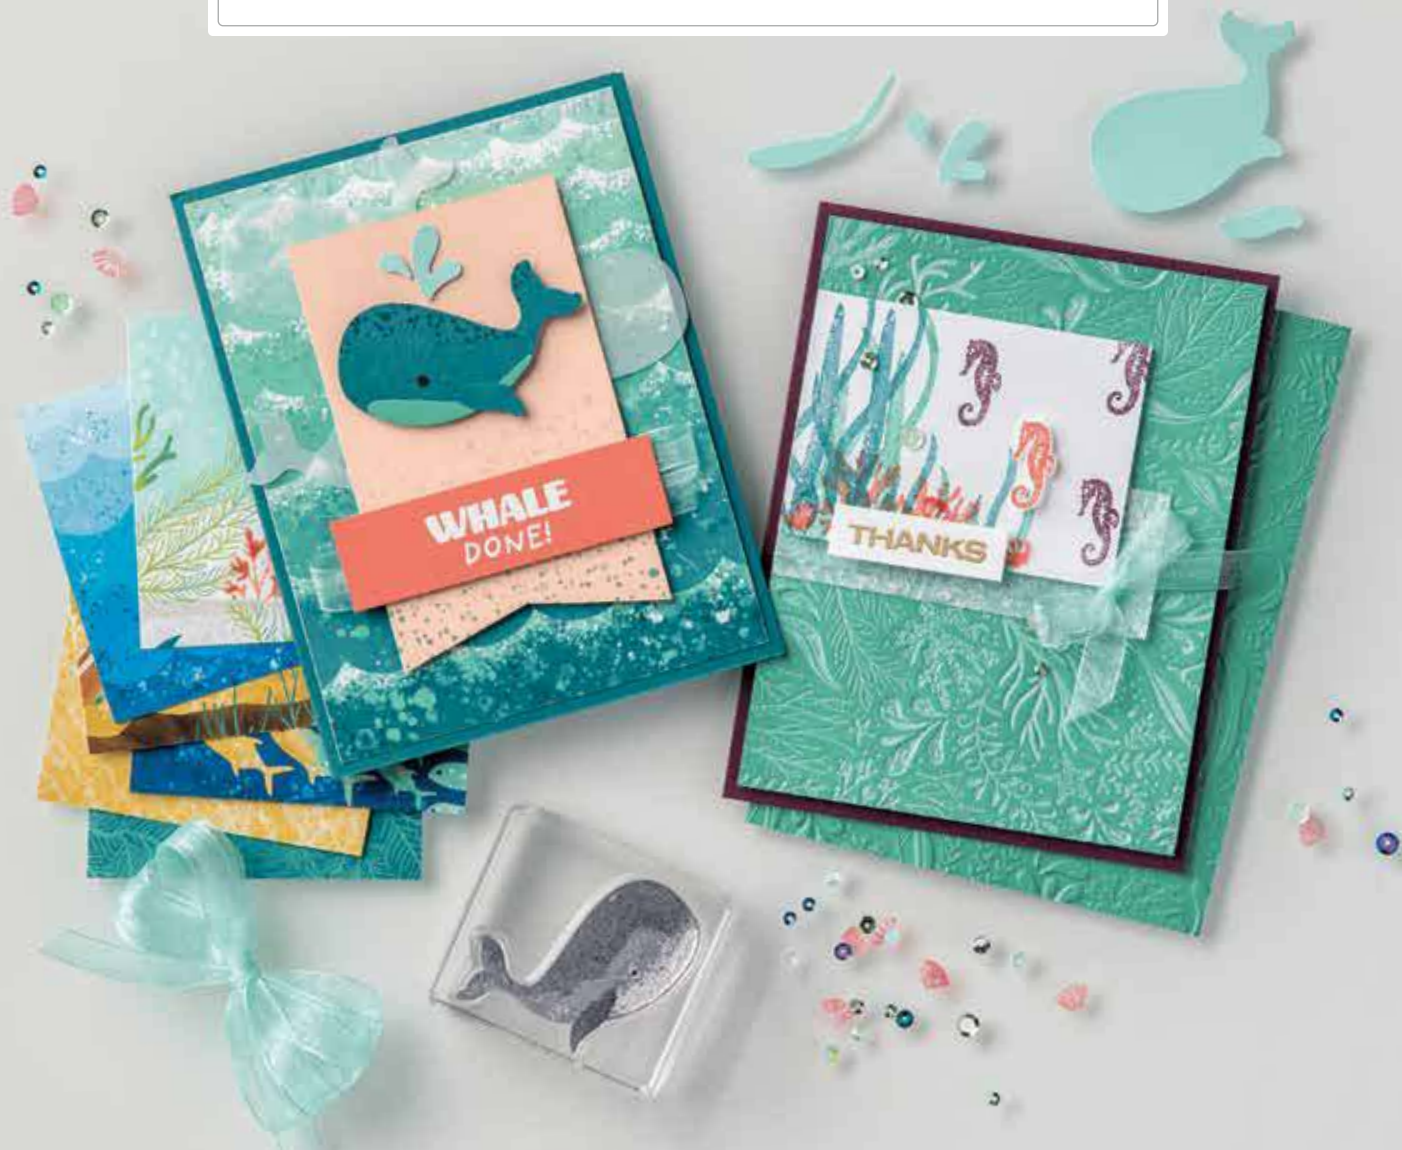

WHALE OF A TIME

S U I T E

Make a splash with effervescent seascapes populated with sweet sea creatures. Cut out the whales using the Whale Punch to make quick accents on projects that everyone will love—kids and grown ups alike!

KIDS & BABIES

WHALE OF A TIME *Suite Collection* • 154126 **$88.50**

Suite collection includes one of each item listed below • Available in French

Whale Done Bundle • P. 96
Photopolymer • 154053
$42.25

Whale of a Time 6" x 6" (15.2 x 15.2 cm)
Designer Series Paper • P. 150
152460 $15.75

3/8" (1 cm) Sheer Ribbon • P. 160
O Pool Party • 152462 $8.25

Whale of a Time
Sequins • P. 158
152461 $8.75

Seabed
3D Embossing Folder • P. 185
152700 $13.50