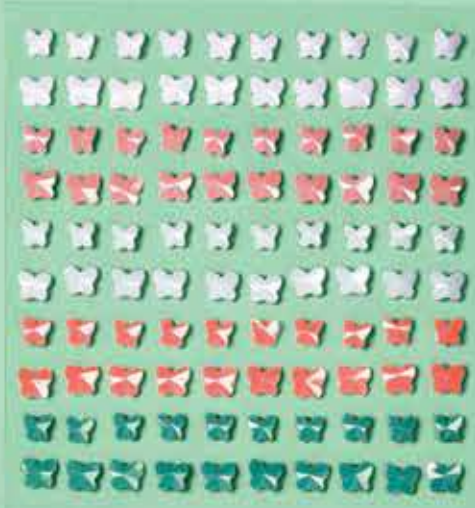

Round sequins. Approximately 750 per package in 3 sizes. 3 mm, 4 mm, 5 mm.

Pretty Peacock, Purple Posy, Rococo Rose, Seaside Spray, Terracotta Tile

11

11. GOLD GLITTER ENAMEL DOTS

152155 **\$11.00**

Sparkly adhesive-backed dots. 160 pieces in 4 sizes: 3 mm, 4 mm, 5 mm, 6 mm.