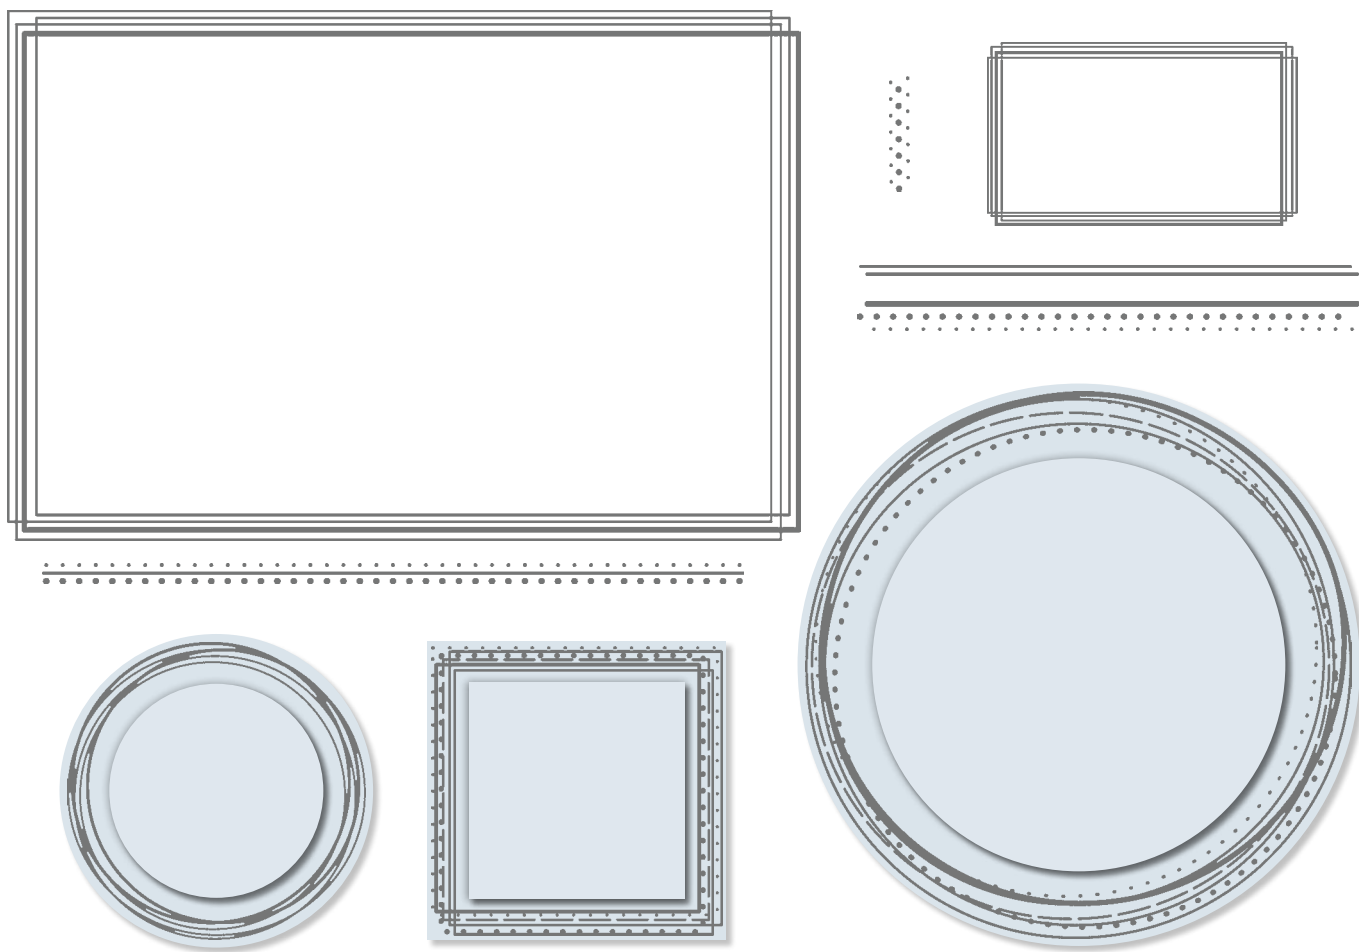

9 cling stamps • Available in French

● Coordinates with *Tasteful Labels Dies* (p. 179)

SWIRLY FRAMES

146519 **\$29.00** (suggested clear blocks: c, e, f, h)
9 photopolymer stamps

● Coordinates with Layering Circles Dies (p. 181), Layering Squares Dies (p. 181)