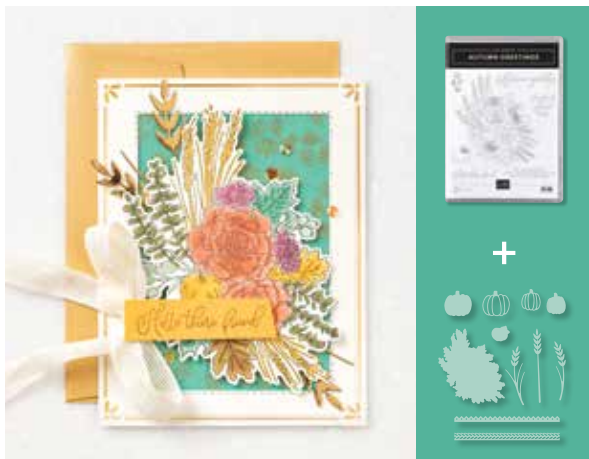

10% OFF

AUTUMN GREETINGS

BUNDLE • P. 50

Cling • 155198 **$69.25**

*Autumn Greetings Stamp Set
+ Autumn Essentials Dies*
Available in French