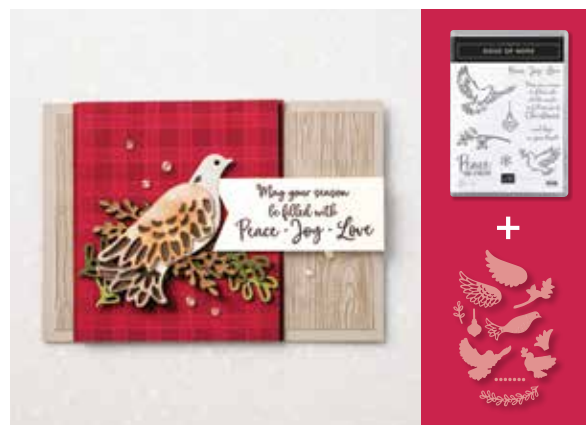

10% OFF

WARM HUGS

BUNDLE • P. 10

Photopolymer • 155145 **\$63.75**

Warm Hugs Stamp Set + Warm Wraps Dies
Available in French

10% OFF

GIFT WRAPPED

BUNDLE • P. 12

Photopolymer • 155155 **\$42.25**

Gift Wrapped Stamp Set + Gift Bow Builder Punch
Available in French

10% OFF

DOVE OF HOPE

BUNDLE • P. 13

Cling • 155158 **\$67.50**

Dove of Hope Stamp Set + Detailed Dove Dies
Available in French