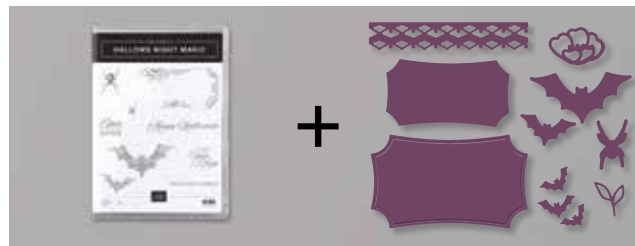

HALLOWS NIGHT MAGIC BUNDLE

Cling • 155188 **$63.75**

Coordinate and save! Buy the stamp set and dies bundle (p. 54) and save 10%.