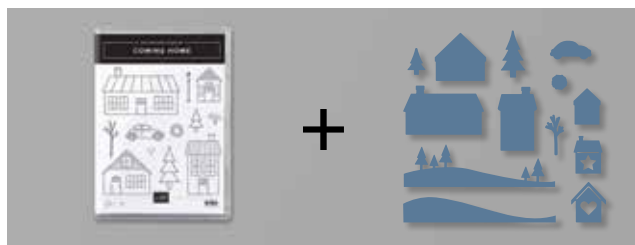

COMING HOME BUNDLE

Photopolymer • 155144 $63.00

Coordinate and save! Buy the stamp set and dies bundle (p. 26) and save 10%.