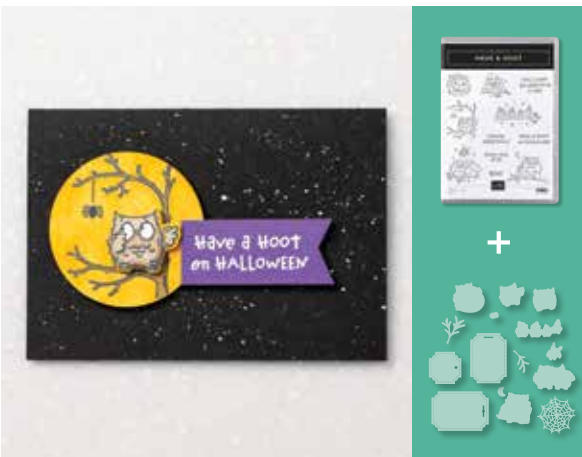

10% OFF

HAVE A HOOT
BUNDLE • P. 62
Cling • 155208 **$69.25**
Have a Hoot Stamp Set + Peek-a-Hoot Dies
Available in French