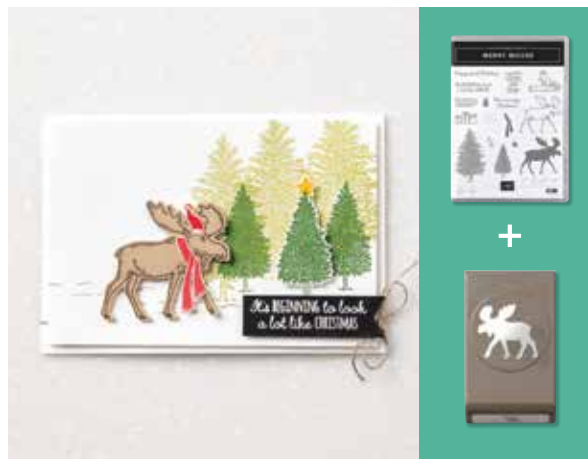

10% OFF

MERRY MOOSE

BUNDLE • P. 27

Photopolymer • 153015 **\$41.25**

Returning fave!
Merry Moose Stamp Set + Moose Punch

10% OFF

WISHES & WONDER

BUNDLE • P. 32