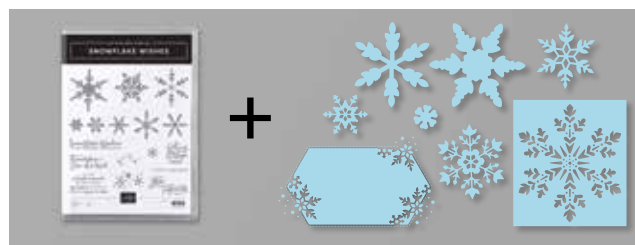

153512 **\$15.75**

Hand-painted snowflakes and wintry blues combine for an instant watercolour feel. 12 sheets: 2 each of 6 double-sided designs*. 12" x 12" (30.5 x 30.5 cm). Acid free, lignin free.

Balmy Blue, Coastal Cabana, Highland Heather, Misty Moonlight, Night of Navy, Pacific Point, Pool Party, Whisper White