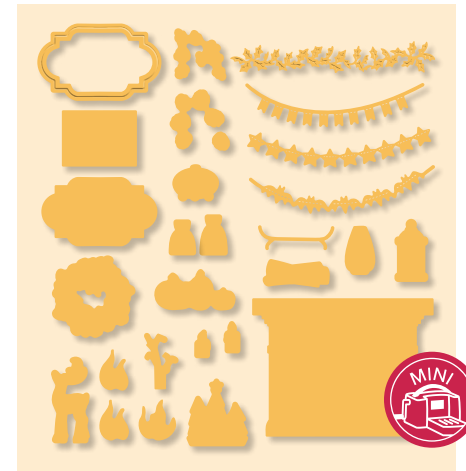

Fireside Trimmings Bundle

FIRESIDE TRIMMINGS STAMP SET + FIRESIDE DIES

Photopolymer • 155205 **$63.75** • Available in French

FIRESIDE DIES

153572 **$48.00**

Use with the Stampin' Cut & Emboss Machine (AC p. 170) to quickly create custom accents. 25 dies. Largest die: 3" x 2-5/16" (7.6 x 5.9 cm).

HAVE A SIMPLY SPOOKTACULAR SEASON!