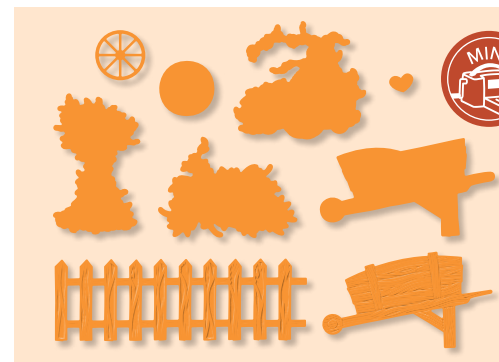

10 photopolymer stamps

● Coordinates with Gathered Leaves Dies

Autumn Goodness Bundle

AUTUMN GOODNESS STAMP SET + AUTUMN WHEELBARROW DIES

Photopolymer • 155194 **\$62.00**

Tip Create your own embellishments with the Brushed Metallic 12" x 12" (30.5 x 30.5 cm) Cardstock (p. 45). Cut out designs with dies and punches, add layers, and more.