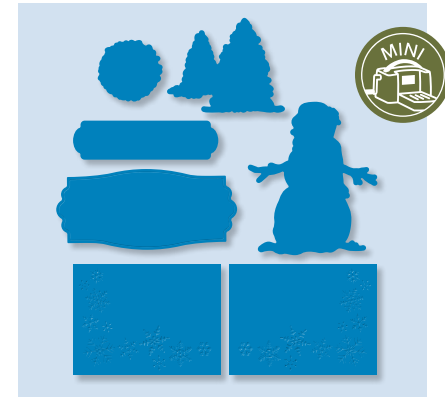

Tip Don't just cut out shapes—add embossed detail with the Snow Time Dies.

SNOW TIME DIES

153564 **\$45.00**

Use with the Stampin' Cut & Emboss Machine (AC p. 170) to quickly create custom accents. 7 dies. Largest die: 3-1/4" x 2-5/8" (8.3 x 6.7 cm).