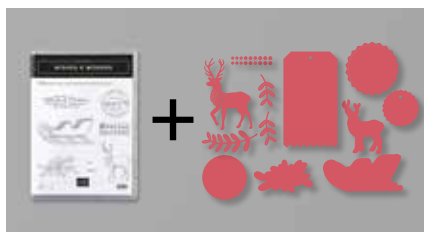

WISHES & WONDER BUNDLE

Cling • 155151 **$64.75**

Coordinate and save! Buy the stamp set and dies bundle (p. 32) and save 10%. Available in French.