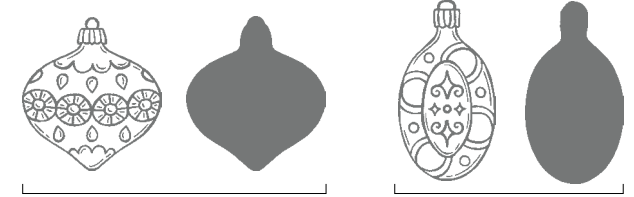

ARTWORK SHOWN AT 50%

TURNOVERS

154873 **$27.00** (suggested clear blocks: b, c)
9 photopolymer stamps • Two-Step
• Coordinates with Heart Punch Pack (AC p. 168)

REVERSIBLES™

*Patent pending