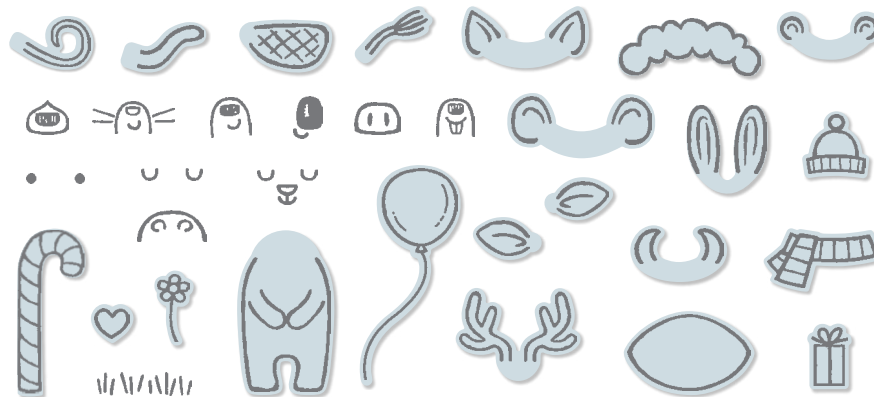

Samples also use the Autumn Greetings (p. 50) and Blossoms in Bloom (AC p. 51) Stamp Sets.

ARTWORK SHOWN AT 50%