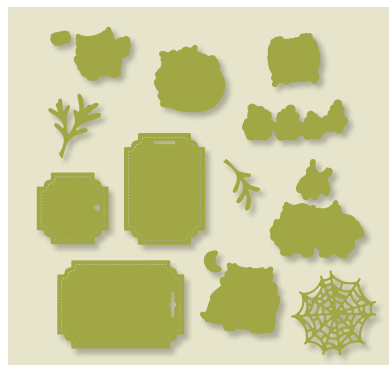

PEEK-A-HOOT DIES

153573 **$46.00**

Use with the Stampin' Cut & Emboss Machine (AC p. 170) to create fun accents. 10 dies.
Largest die: 4-3/16" x 3-3/8" (10.6 x 8.6 cm).