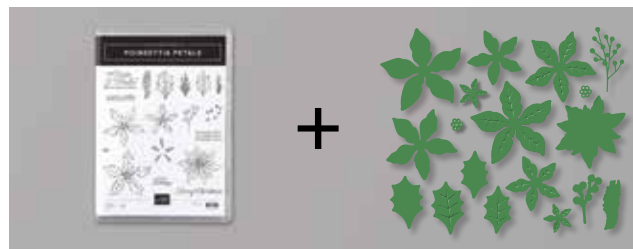

POINSETTIA PETALS BUNDLE

Photopolymer • 155148 **\$77.25**
Coordinate and save! Buy the stamp set and dies bundle (p. 16) and save 10%. Available in French.

BEADED PEARLS

153534 **\$11.00**

Trio of white pearls on a silver base. Use as flower centres on images stamped with the Poinsettia Petals Stamp Set (p. 16) and with Poinsettia Place Designer Series Paper. 18 pieces. 1/2" (1.3 cm).