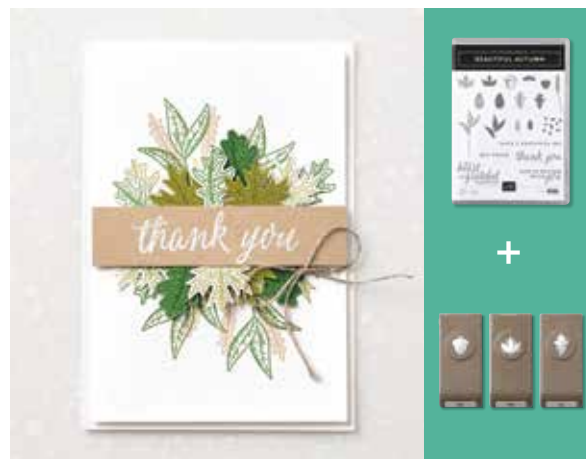

10% OFF

BEAUTIFUL AUTUMN

BUNDLE • P. 46

Photopolymer • 155189 **$68.25**

Beautiful Autumn Stamp Set + Autumn Punch Pack
Available in French